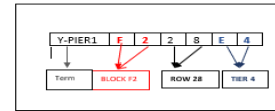

NYI= NOT YET IN

INW= IN NOT WORKING

OWI= ON WAY IN

26/10/2020 15:00

NPA Email Address: npa.correspondence@transnet.net

FOR COMPLETION DATES AND LAST FREE DAYS OF VESSELS, REFER TO THE IMPORT STORAGE UPDATES ON THE WEBSITE (GO TO <http://tpt-internet.transnet.net/Ports/Pages/Terminal%20Updates.aspx>).

DCT Pier 1								
VESSEL NAME	VESSEL VISIT NO.	VESSEL E.T.A.	DATE / TIME STARTED WORKING	STATUS	BALANCE ON BOARD	BLOCK RELEASED	BLOCK RELEASED FROM	NOTES
COSCO AQABA	A5493	09/10/2020 22:00	10/10/2020 00:33	COMPLETE		ALL BLOCKS AVAILABLE	12/10/2020 13:00	
POLONIA	A5484	12/10/2020 02:00	12/10/2020 05:17	COMPLETE		ALL BLOCKS AVAILABLE	14/10/2020 18:00	
EM ASTORIA	A5450	14/10/2020 06:00	14/10/2020 10:13	COMPLETE		ALL BLOCKS AVAILABLE	15/10/2020 22:00	EXTENDED DUE TO HIGH INFLUX OF TRUCKS
BROOKLYN BRIDGE	A5508	14/10/2020 23:59	15/10/2020 04:31	COMPLETE		ALL BLOCKS AVAILABLE	17/10/2020 18:00	EXTENDED
GH LESTE	A5486	17/10/2020 13:00	17/10/2020 16:03	COMPLETE		ALL BLOCKS AVAILABLE	18/10/2020 18:00	EXTENDED
NORMED	A5479	20/10/2020 06:00	20/10/2020 18:00	COMPLETE		ALL BLOCKS AVAILABLE	23/10/2020 14:00	
SANTA URSULA	A5468	19/10/2020 03:00	19/10/2020 08:40	COMPLETE		ALL BLOCKS AVAILABLE	23/10/2020 14:00	
BARRY	A5518	24/10/2020 08:00	24/10/2020 13:40	COMPLETE		ALL BLOCKS AVAILABLE FROM 18H00	25/10/2020 12:00	
KOTA LANGSAR	A5513	24/10/2020 06:00	24/10/2020 11:45	COMPLETE		Appointments can be made for all blocks from 26/10/2020 at 09:00	26/10/2020 12:00	
MOL PROFICIENCY	A5504	27/10/2020 06:00