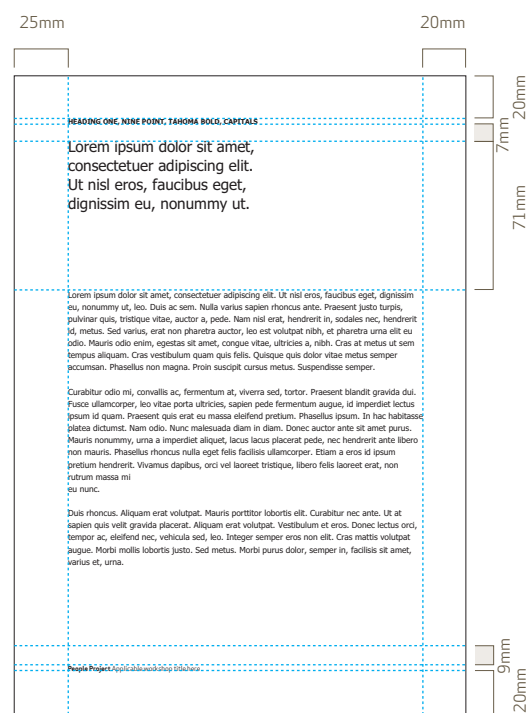

TRAINING MANUAL INSIDE

B INTERNAL PROJECTS

03 UBAMBANO

- A4 Lever Arch Training Manual Cover
- A4 Lever Arch Training Manual Spine
- A4 Lever Arch Training Manual Inside

SIZE: Cover - 250 x 310mm
Spine - 35 x 310mm
Inside - A4 (297 x 210mm)

FONT SPECIFICATIONS:

Cover:

Workshop Title
80pt Apex Sans Bold T
Leading: 2.5pt
Kerning: -2pt
Alignment: Left

Spine:

Workshop Title
30pt Apex Sans Bold T
Leading: 3pt
Kerning: -2pt
Alignment: Left

Inside Page:

Heading
9pt Tahoma Bold
Leading: 2pt
Kerning: 0pt
Alignment: Left

Introduction
20pt Tahoma Plain
Leading: 5pt
Kerning: 0pt
Alignment: Left

Body Copy
11pt Tahoma Plain
Leading: 5pt
Kerning: 0pt
Alignment: Left