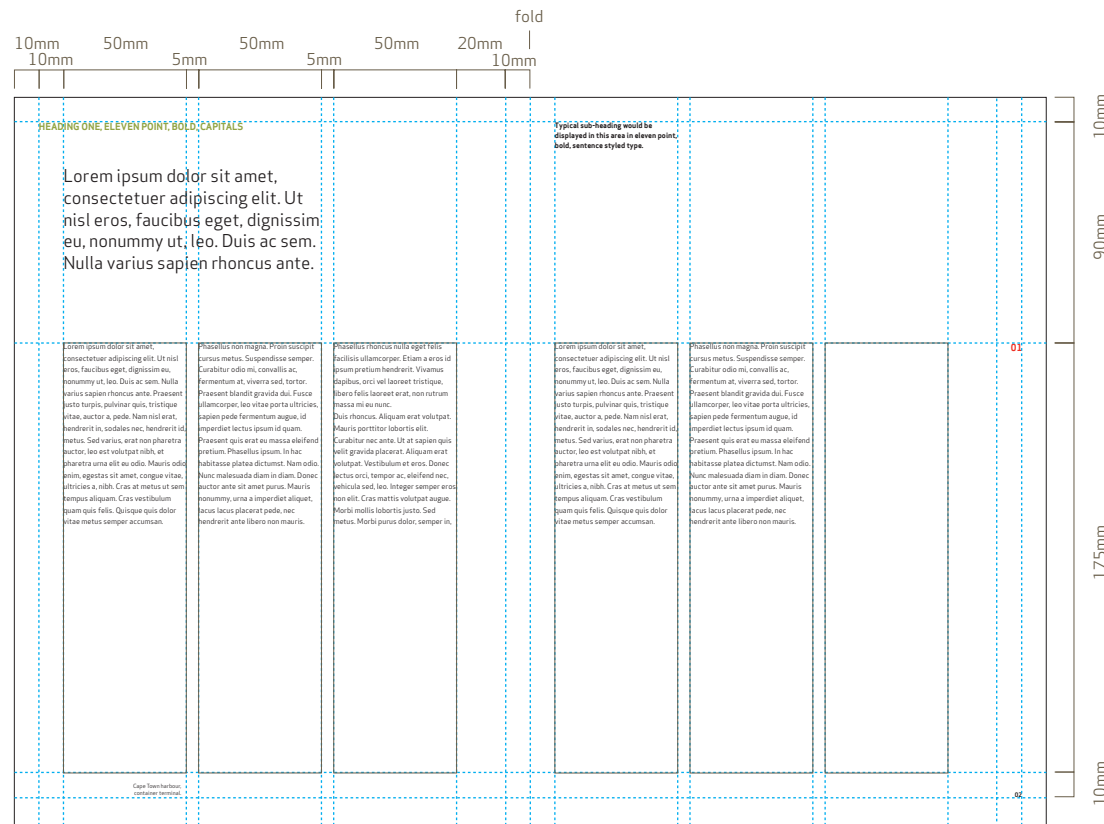

B INTERNAL PROJECTS

04 VULINDLELA A4 Brochure Spread

SIZE: A4 folded (297 x 420 flat)

FONT SPECIFICATIONS:

Heading One
11pt Apex Sans Bold T Capitals
Leading: 2pt
Alignment: Left

Sub Heading or Supportive Text
20pt Apex Sans Book T
Leading: 5pt
Alignment: Left

Sub Heading
11pt Apex Sans Bold T Sentence Case
Leading: 2pt
Alignment: Left

Body Copy
8.5pt Apex Sans Book T
Leading: 5pt
Kerning: 0pt
Alignment: Left

Section Number
11pt Apex Sans Bold T
Alignment: Left

Main Picture Descriptor
6.5pt Apex Sans Book T
Leading: 2pt
Kerning: 0pt
Alignment: Left

Page Number
7pt Apex Sans Bold T
Kerning: 0pt
Alignment: Left

Note that this typical layout is applicable for both corporate and divisional brands. Also note the lack of imagery, graphics or holding devices. These layouts are purely typographical.