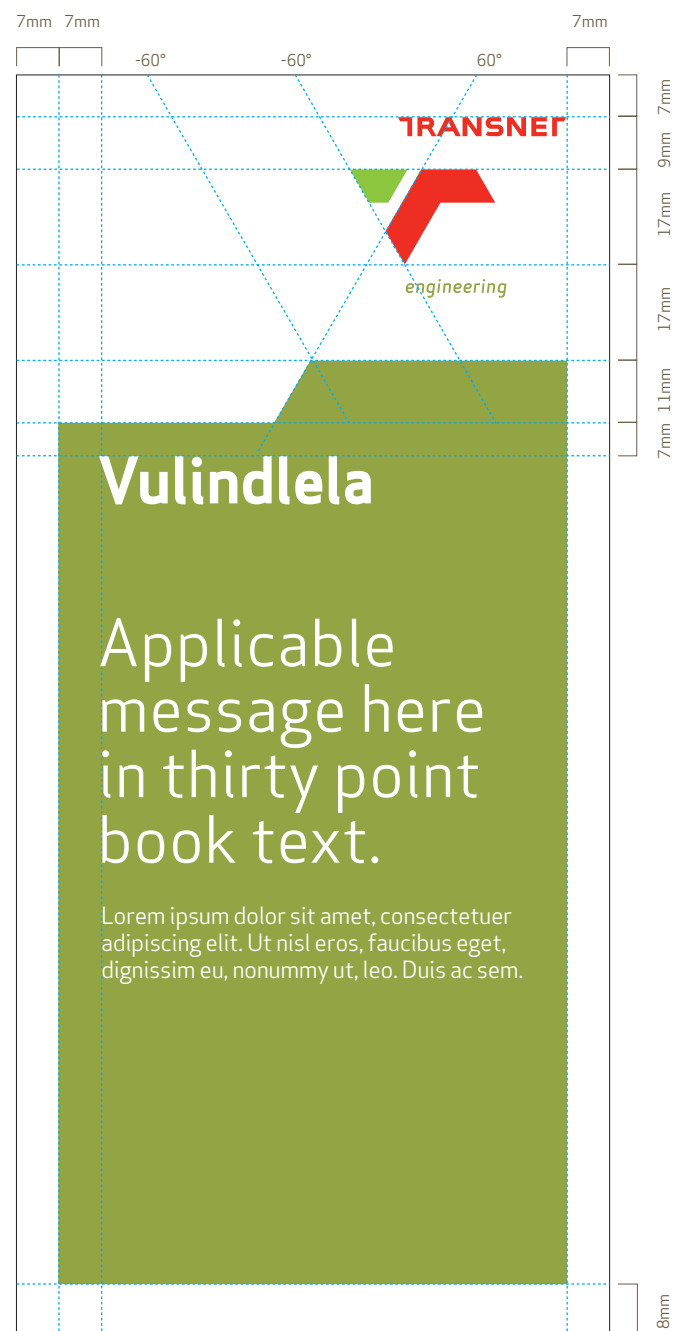

B INTERNAL PROJECTS

04 VULINDLELA DL Leaflet Cover

SIZE: DL (99 x 210mm)

FONT SPECIFICATIONS:

Vulindlela
35.5pt Apex Sans Bold T
Kerning: -2pt
Alignment: Left

The name of the project is in proportion to the brand signature and precedes the messaging.

In this instance, where the format does not allow the left-side tab panel to accommodate the size of the heading, use the right-hand tab panel instead, as indicated.

Sub Heading
30pt Apex Sans Book T
Leading: 0pt
Kerning: 0pt
Alignment: Left

Supportive Text
12pt Apex Sans Book T
Leading: 2pt
Kerning: -2pt
Alignment: Left