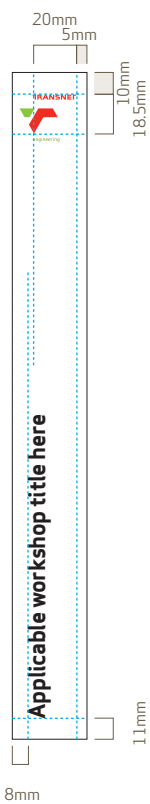

TRAINING MANUAL SPINE