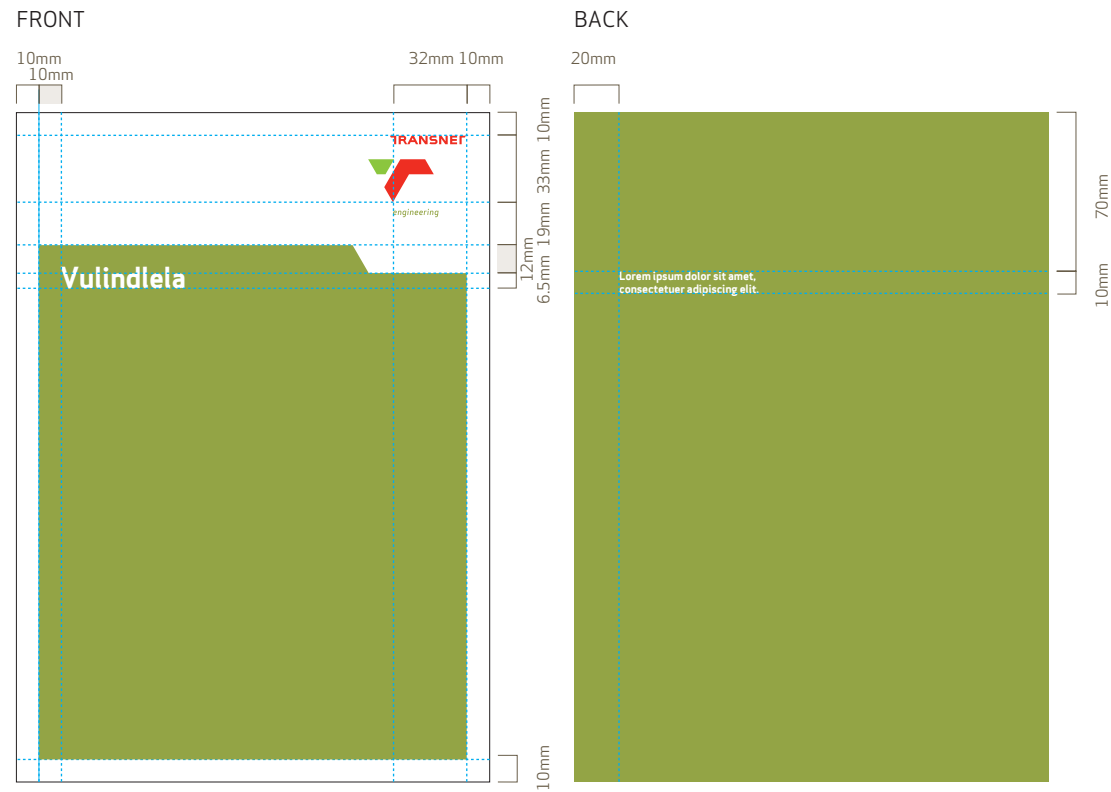

B INTERNAL PROJECTS

04 VULINDLELA A4 Document Cover

Note:
The copy (text) on the back cover is supportive of the project intentions – but may not be a slogan.

SIZE: A4 folded (210x 297mm)

FONT SPECIFICATIONS:

Vulindlela
35.5pt Apex Sans Bold T
Kerning: -2pt
Alignment: Left

The name of the project is in proportion to the brand signature and precedes the messaging.

Supporting Text
30pt Apex Sans Bold T
Leading: 2pt
Kerning: -2pt
Alignment: Left