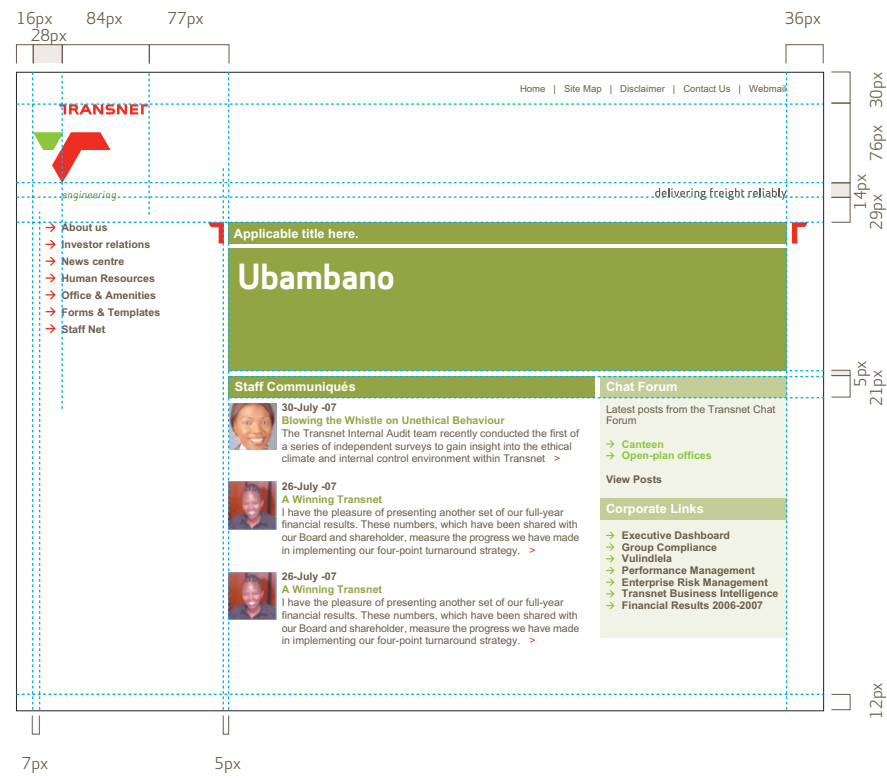

WEBSITE SECONDARY LEVEL TEMPLATE

B INTERNAL PROJECTS

03 UBAMBANO Web Pages

SIZE: 780 x 616 pixels

FONT SPECIFICATIONS:

Heading
13pt Arial Bold
15 pixels high
Leading: 5pt
Kerning: 0pt
Alignment: Left

Sub Heading
10pt Arial Bold
12 pixels high
Leading: 2pt
Kerning: 0pt
Alignment: Left

Menus
10pt Arial Bold
10 pixels high
Leading: 6pt
Kerning: 0pt
Alignment: Left

Body Copy
10pt Arial Plain
12 pixels high
Leading: 2pt
Kerning: 0pt
Alignment: Left