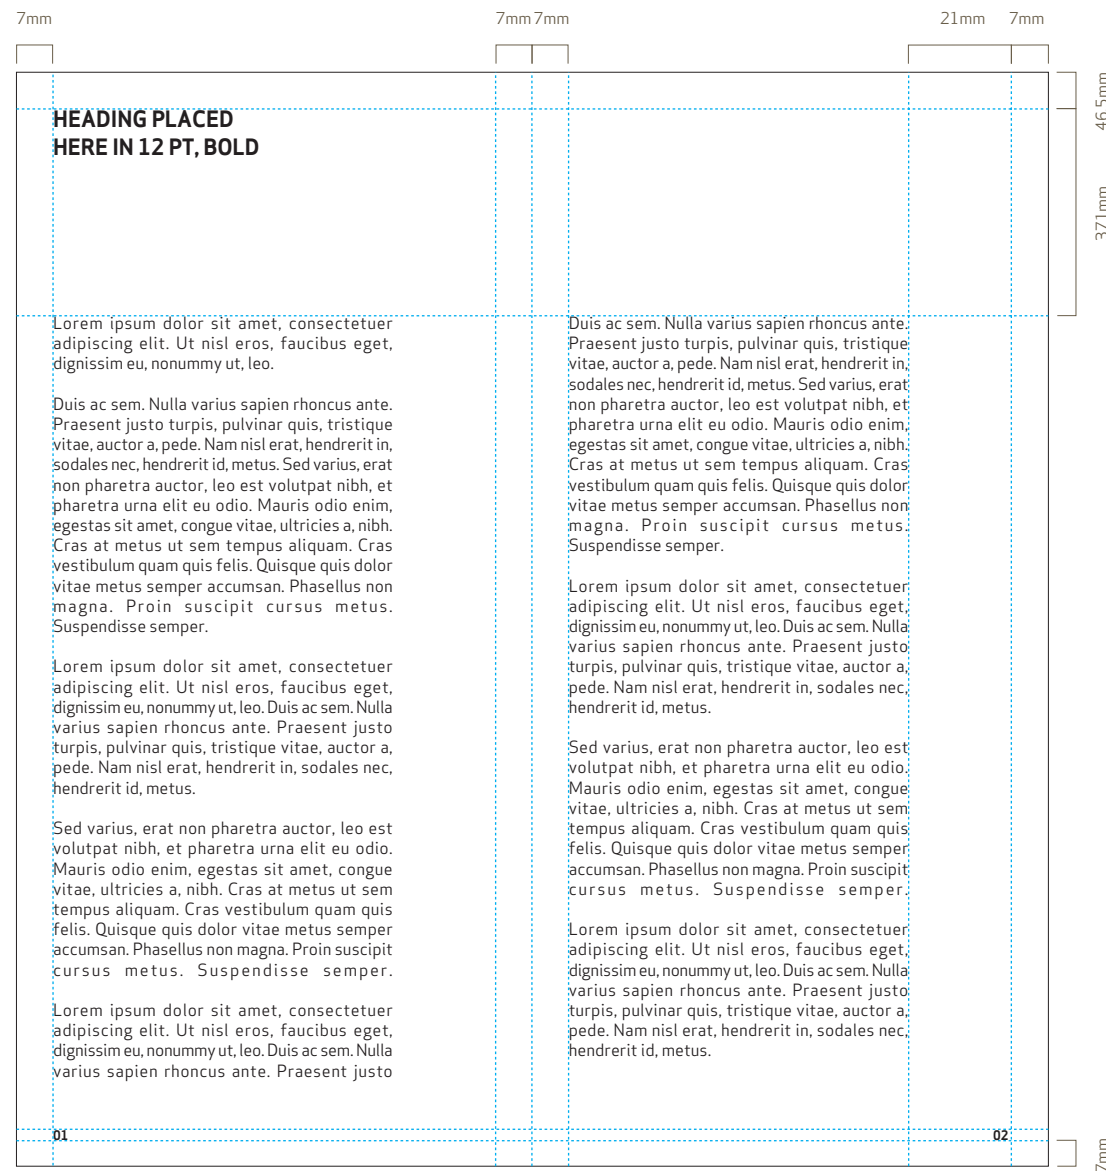

B INTERNAL PROJECTS

01 BUSINESS INTELLIGENCE
DL Leaflet Inside Spread

SIZE: A5 (148 x 210mm)

FONT SPECIFICATIONS:

Heading
12pt Apex Sans Bold T
Leading: 3.6pt
Kerning: 0pt
Alignment: Left

Body Copy
9pt Apex Sans Book T
Leading: 2pt
Kerning: 0pt
Alignment: Justified

Picture Descriptor
9pt Apex Sans Bold T
Leading: 2pt
Kerning: 0pt
Alignment: Justified

Page Number
7pt Apex Sans Bold T
Kerning: 0pt
Alignment: Right