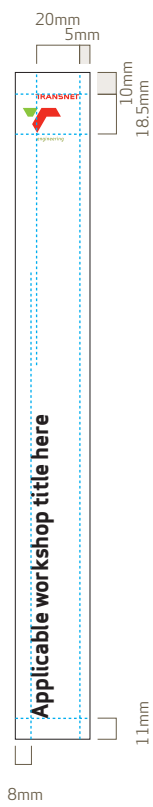

TRAINING MANUAL SPINE