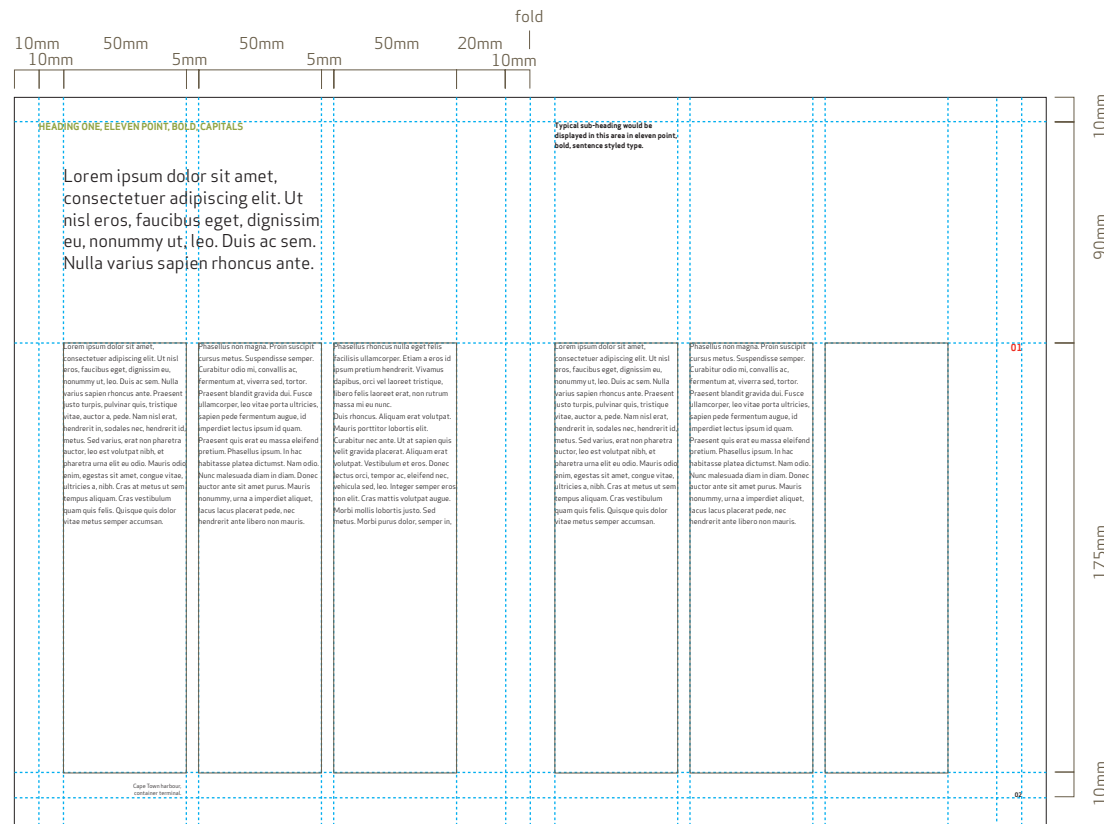

B INTERNAL PROJECTS

03 UBAMBANO A4 Brochure Spread

SIZE: A4 folded (297 x 420 flat)

FONT SPECIFICATIONS:

Heading One
11pt Apex Sans Bold T Capitals
Leading: 2pt
Alignment: Left

Sub Heading or Supportive Text
20pt Apex Sans Book T
Leading: 5pt
Alignment: Left

Sub Heading
11pt Apex Sans Bold T Sentence Case
Leading: 2pt
Alignment: Left

Body Copy
8.5pt Apex Sans Book T
Leading: 5pt
Kerning: 0pt
Alignment: Left

Section Number
11pt Apex Sans Bold T
Alignment: Left

Main Picture Descriptor
6.5pt Apex Sans Book T
Leading: 2pt
Kerning: 0pt
Alignment: Left

Page Number
7pt Apex Sans Bold T
Kerning: 0pt
Alignment: Left

Note that this typical layout is applicable for both corporate and divisional brands. Also note the lack of imagery, graphics or holding devices. These layouts are purely typographical.