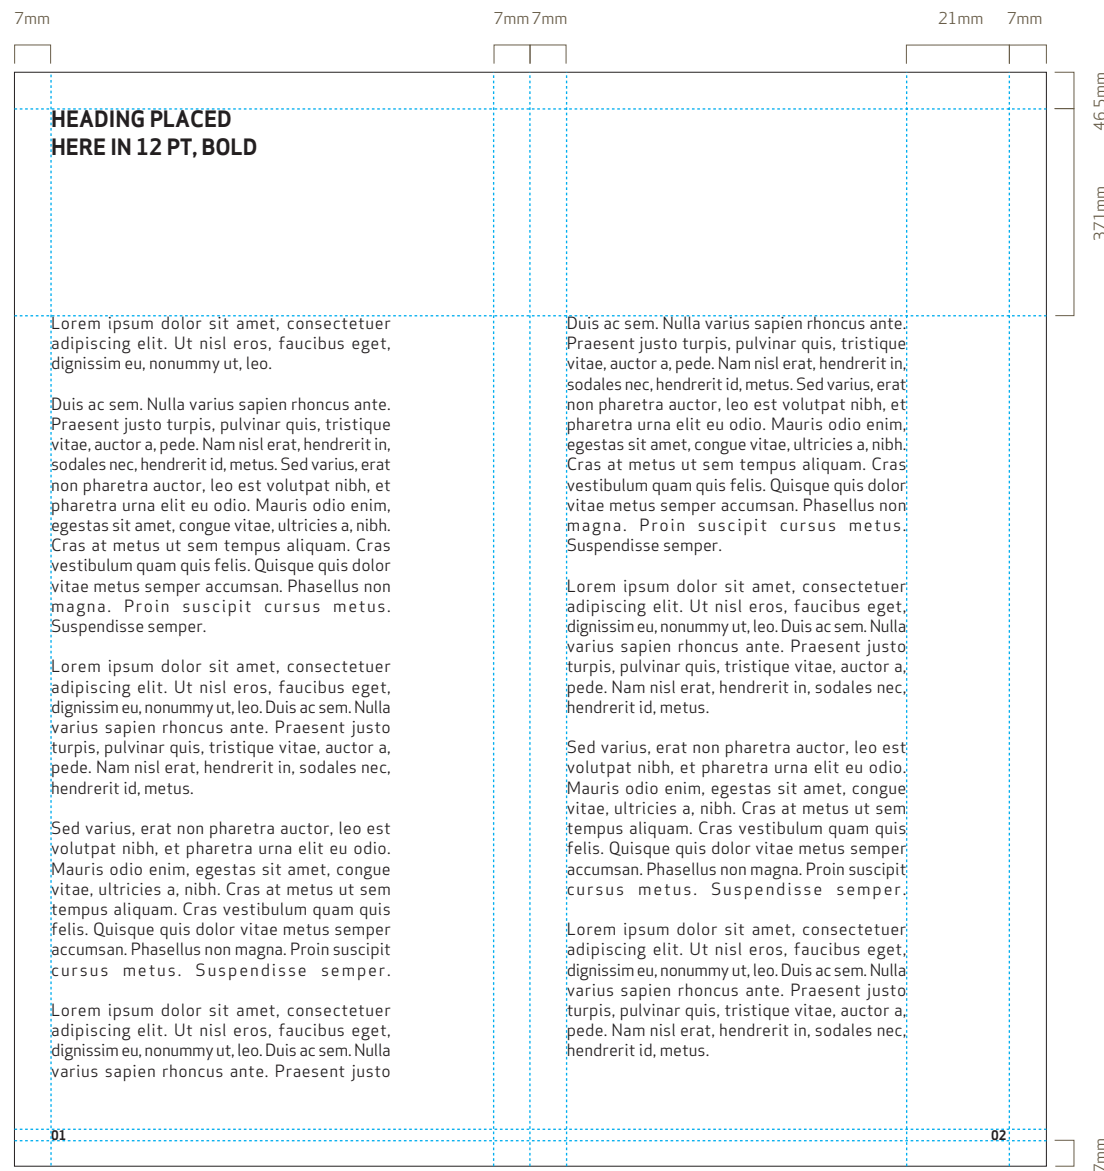

B INTERNAL PROJECTS

**02 PEOPLE PROJECT
DL Leaflet Inside Spread**

SIZE: A5 (148 x 210mm)

FONT SPECIFICATIONS:

Heading
12pt Apex Sans Bold T
Leading: 3.6pt
Kerning: 0pt
Alignment: Left

Body Copy
9pt Apex Sans Book T
Leading: 2pt
Kerning: 0pt
Alignment: Justified

Picture Descriptor
9pt Apex Sans Bold T
Leading: 2pt
Kerning: 0pt
Alignment: Justified

Page Number
7pt Apex Sans Bold T
Kerning: 0pt
Alignment: Right