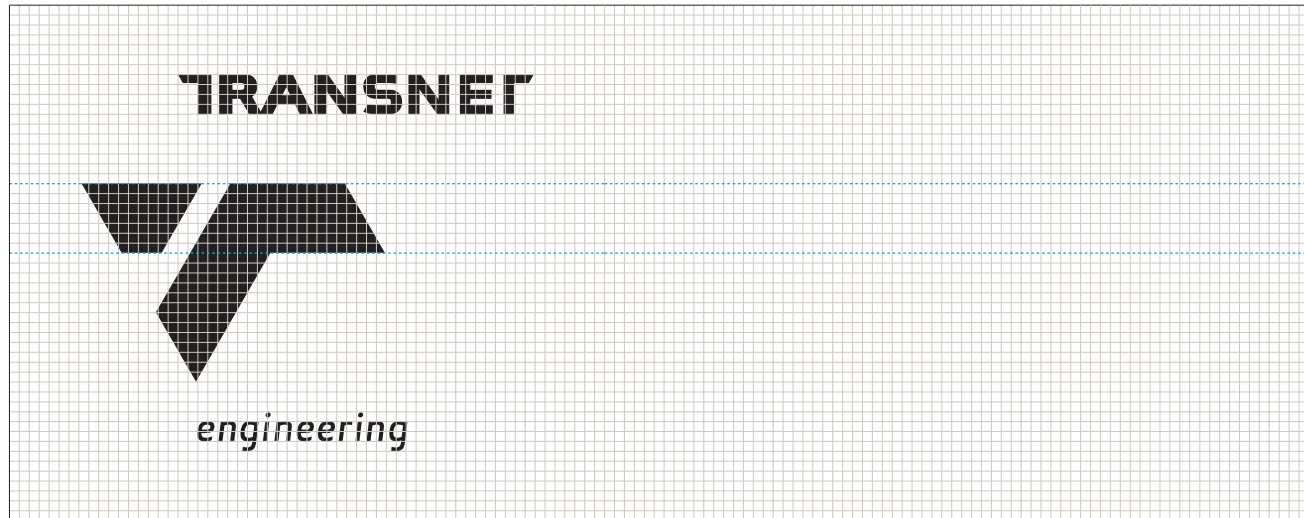

B INTERNAL PROJECTS

03 UBAMBANO Proportion

The brand signature and the project name do not necessarily appear together on a layout.

The project descriptor may never appear directly next to, on top of, or underneath the signature so as to avoid confusion with a division.

x There must always be a proportional relationship between the project name and the brand signature.

The measurement of 'X' is not specific, but rather an indication of the proportion relating to the brand signature.