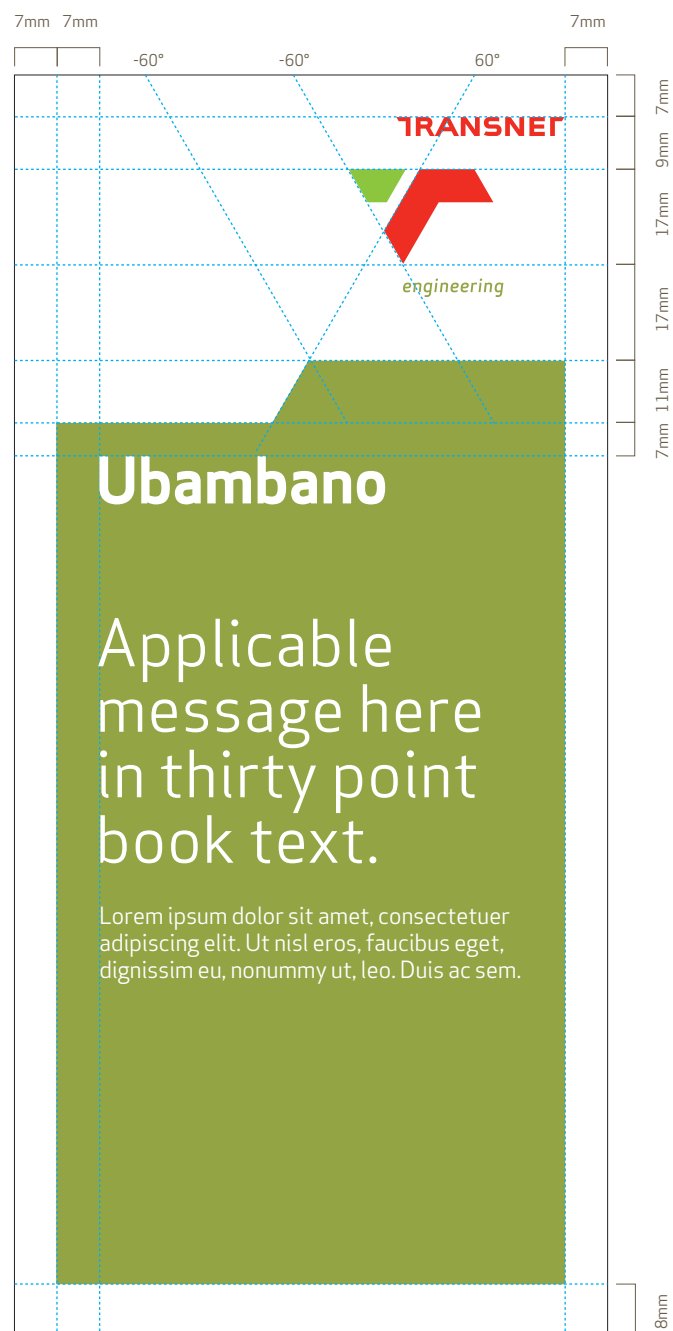

B INTERNAL PROJECTS

03 UBAMBANO DL Leaflet Cover

SIZE: DL (99 x 210mm)

FONT SPECIFICATIONS:

Ubambano
35.5pt Apex Sans Bold T
Kerning: -2pt
Alignment: Left

The name of the project is in proportion to the brand signature and precedes the messaging.

In this instance, where the format does not allow the left-side tab panel to accommodate the size of the heading, use the right-hand tab panel instead, as indicated.

Sub Heading
30pt Apex Sans Book T
Leading: 0pt
Kerning: 0pt
Alignment: Left

Supportive Text
12pt Apex Sans Book T
Leading: 2pt
Kerning: -2pt
Alignment: Left