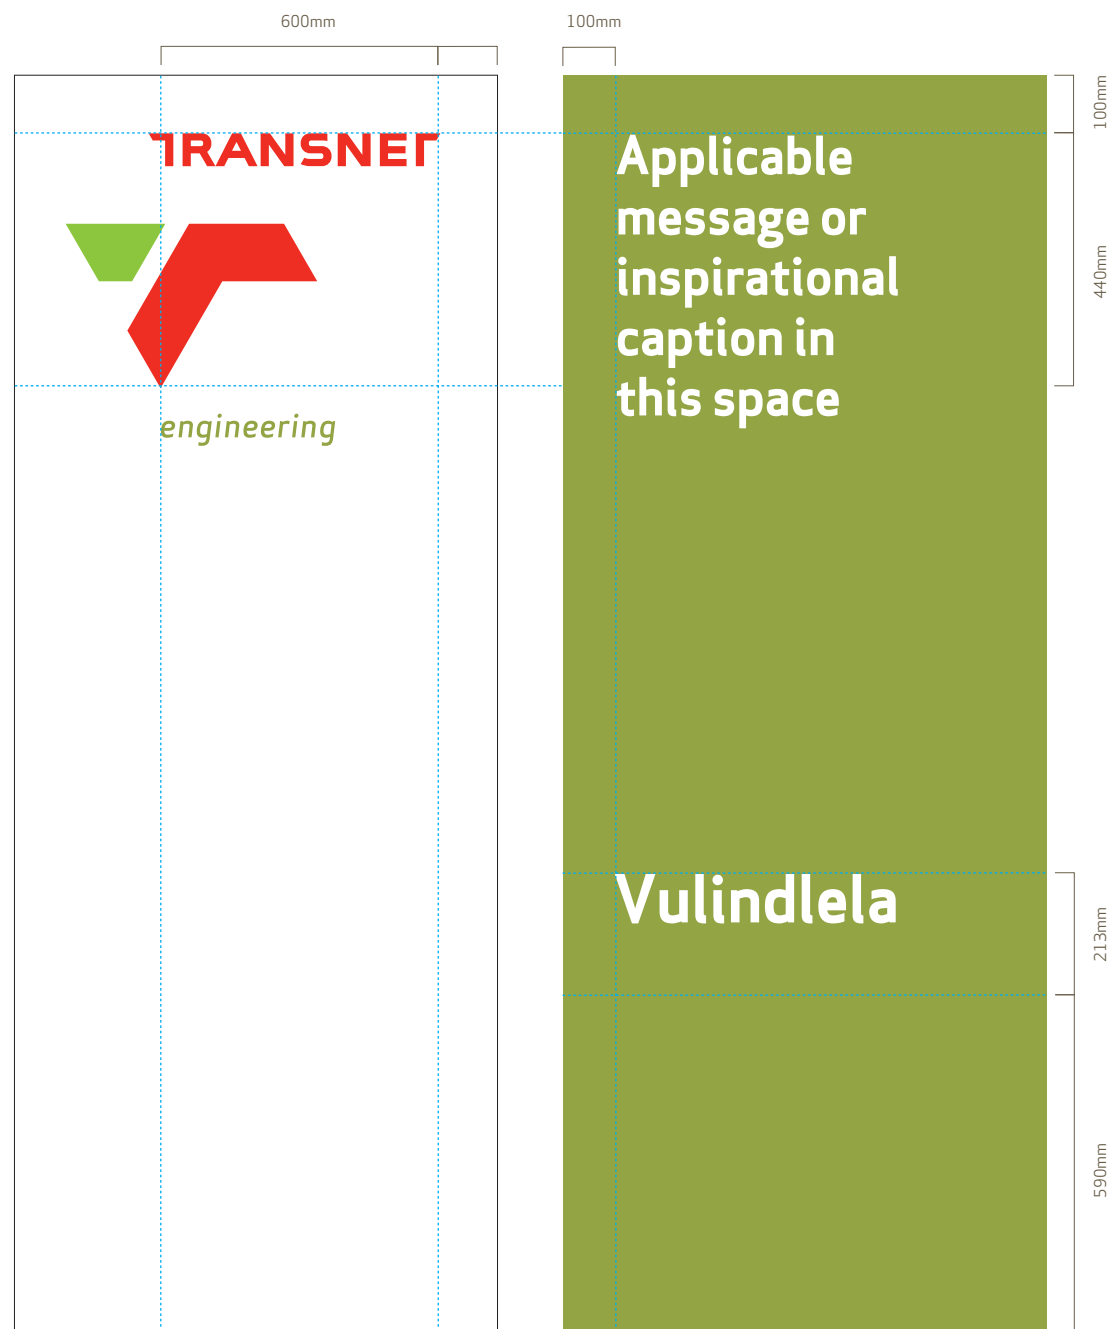

B INTERNAL PROJECTS

04 VULINDLELA Event Banners

Event banners allow for a series of project descriptors. The descriptors may not allude to tag lines, slogans or mottos.

SIZE: 2200 x 845mm