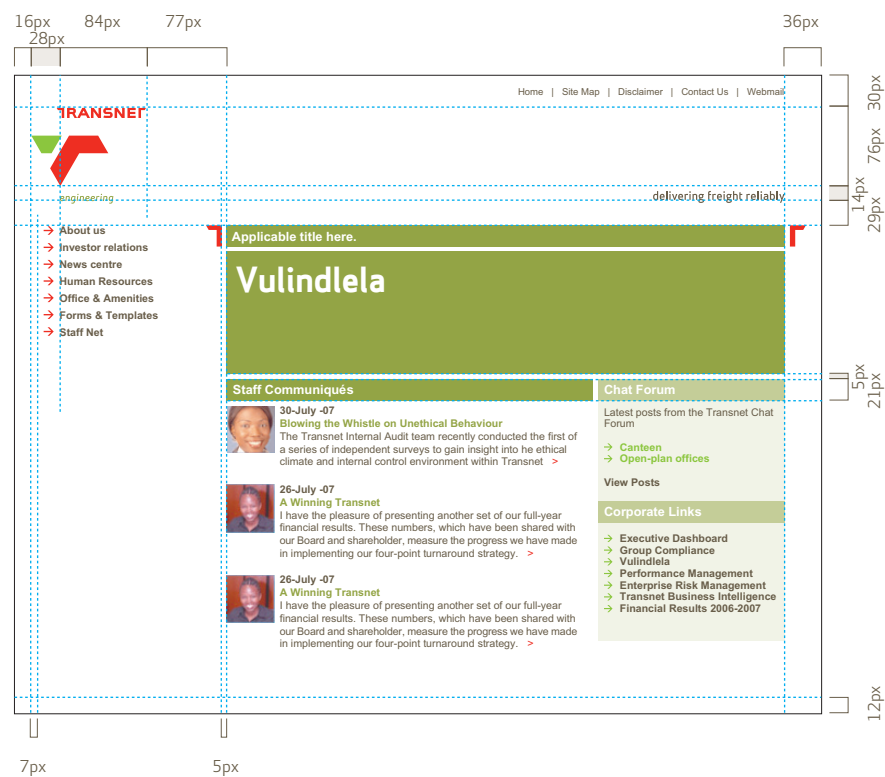

WEBSITE SECONDARY LEVEL TEMPLATE

B INTERNAL PROJECTS

04 VULINDLELA Web Pages

SIZE: 780 x 616 pixels

FONT SPECIFICATIONS:

Heading
13pt Arial Bold
15 pixels high
Leading: 5pt
Kerning: 0pt
Alignment: Left

Sub Heading
10pt Arial Bold
12 pixels high
Leading: 2pt
Kerning: 0pt
Alignment: Left

Menus
10pt Arial Bold
10 pixels high
Leading: 6pt
Kerning: 0pt
Alignment: Left

Body Copy
10pt Arial Plain
12 pixels high
Leading: 2pt
Kerning: 0pt
Alignment: Left