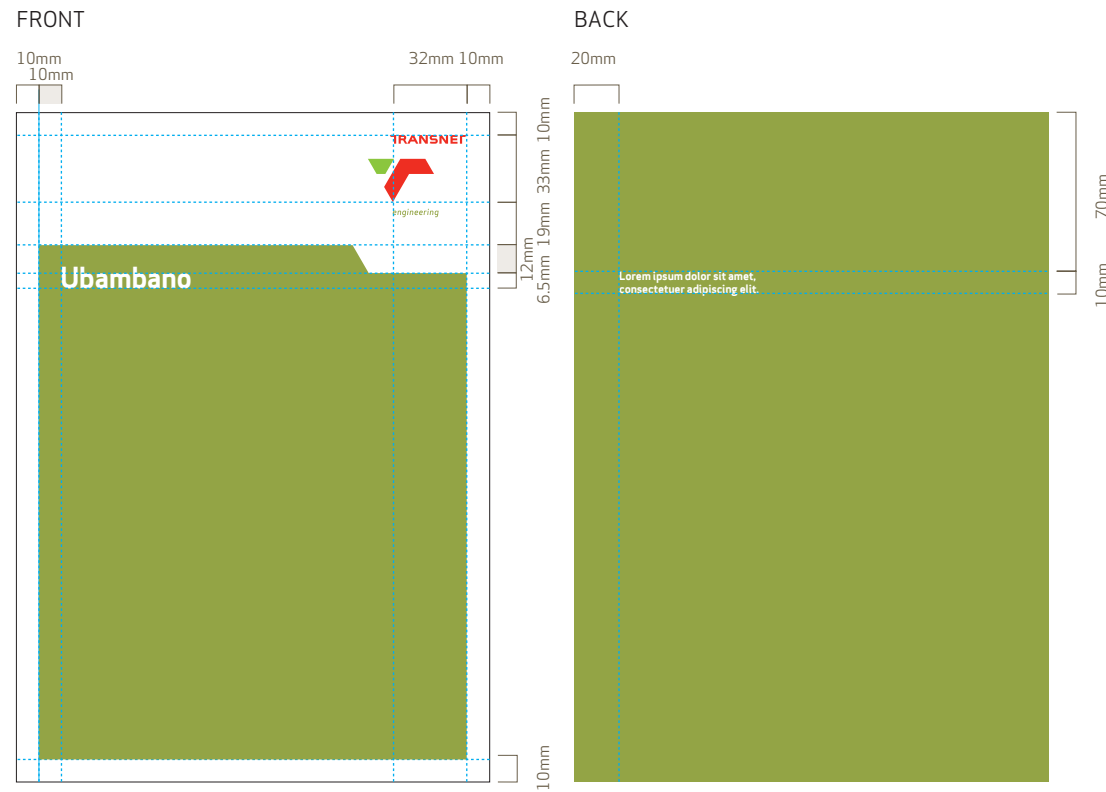

B INTERNAL PROJECTS

**03 UBAMBANO
A4 Document Cover**

Note:
The copy (text) on the back cover is supportive of the project intentions – but may not be a slogan.

SIZE: A4 folded (210x 297mm)

FONT SPECIFICATIONS:

Ubambano
35.5pt Apex Sans Bold T
Kerning: -2pt
Alignment: Left

The name of the project is in proportion to the brand signature and precedes the messaging.

Supporting Text
30pt Apex Sans Bold T
Leading: 2pt
Kerning: -2pt
Alignment: Left