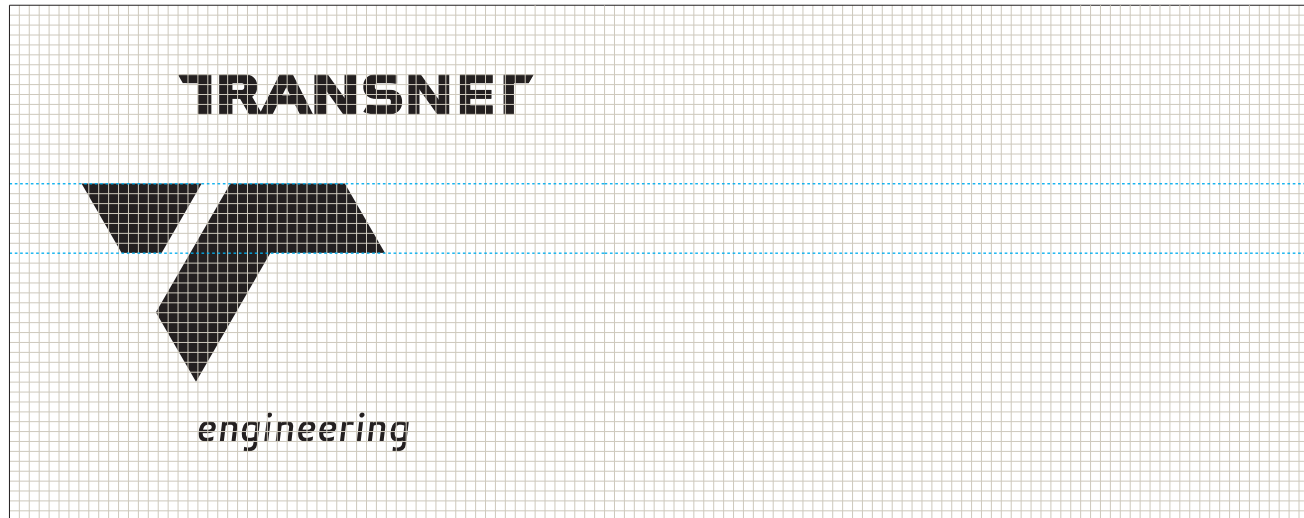

B INTERNAL PROJECTS

04 VULINDLELA Proportion

The brand signature and the project name do not necessarily appear together on a layout.

The project descriptor may never appear directly next to, on top of, or underneath the signature so as to avoid confusion with a division.

x There must always be a proportional relationship between the project name and the brand signature.

The measurement of 'X' is not specific, but rather an indication of the proportion relating to the brand signature.