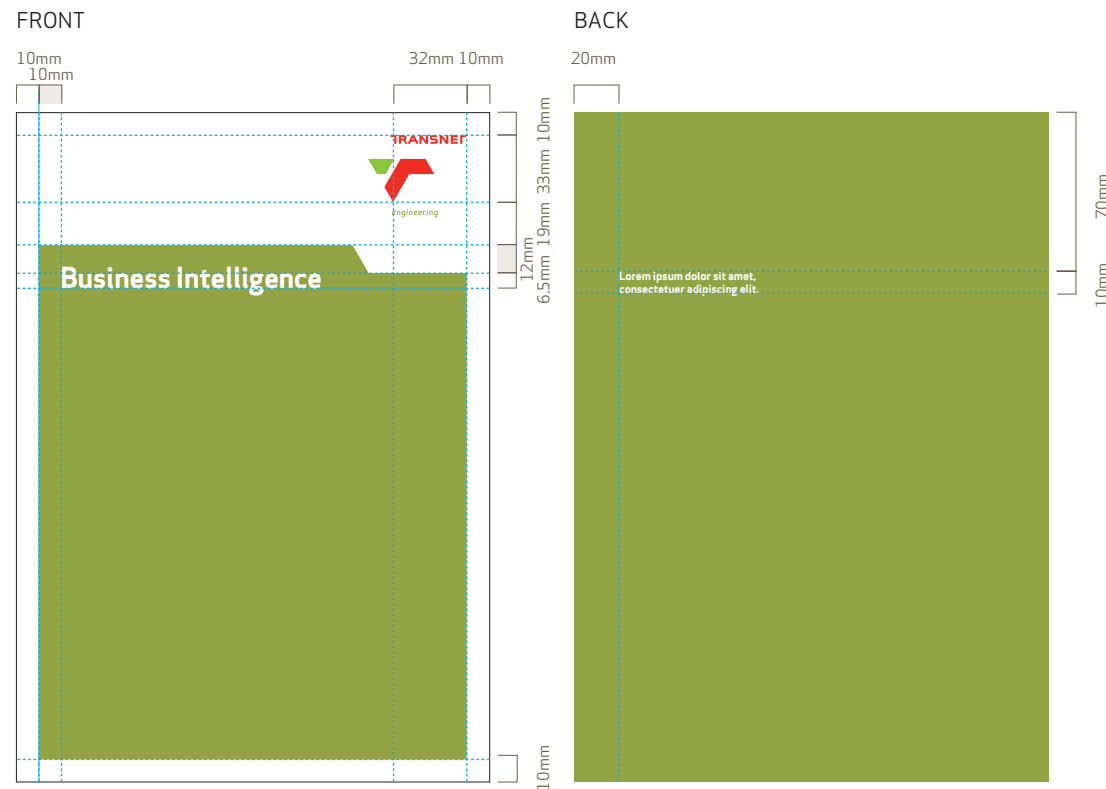

B INTERNAL PROJECTS

01 BUSINESS INTELLIGENCE
A4 Document Cover

Note:
The copy (text) on the back cover is supportive of the project intentions – but may not be a slogan.

SIZE: A4 folded (210x 297mm)

FONT SPECIFICATIONS:

Business Intelligence
35.5pt Apex Sans Bold T
Kerning: -2pt
Alignment: Left

The name of the project is in proportion to the brand signature and precedes the messaging.

Supporting Text
30pt Apex Sans Bold T
Leading: 2pt
Kerning: -2pt
Alignment: Left