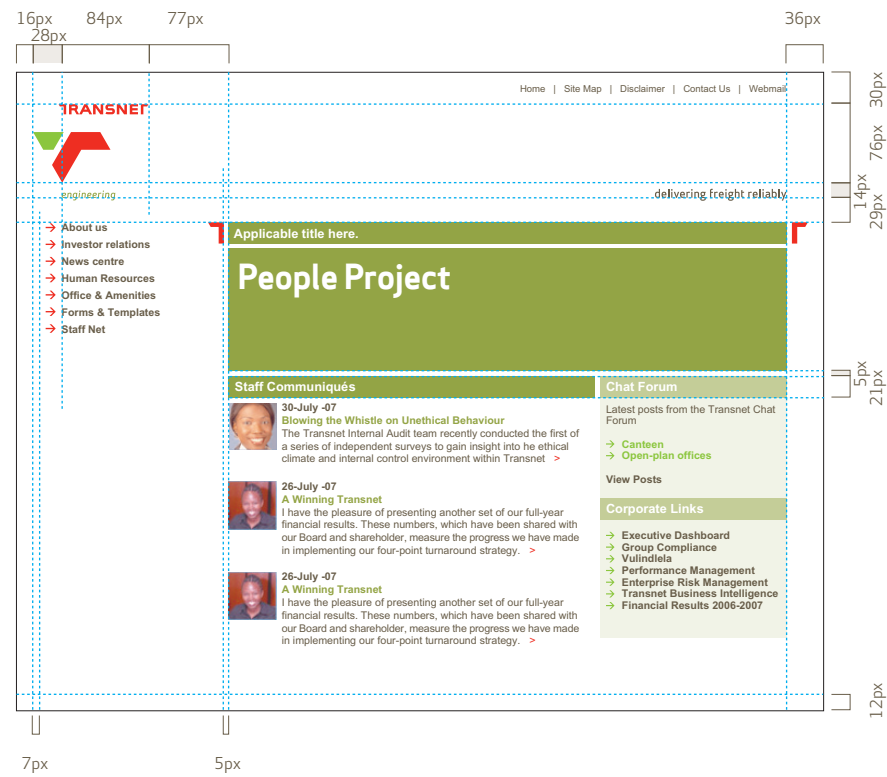

WEBSITE SECONDARY LEVEL TEMPLATE

B INTERNAL PROJECTS

02 PEOPLE PROJECT Web Pages

SIZE: 780 x 616 pixels

FONT SPECIFICATIONS:

Heading
13pt Arial Bold
15 pixels high
Leading: 5pt
Kerning: 0pt
Alignment: Left

Sub Heading
10pt Arial Bold
12 pixels high
Leading: 2pt
Kerning: 0pt
Alignment: Left

Menus
10pt Arial Bold
10 pixels high
Leading: 6pt
Kerning: 0pt
Alignment: Left

Body Copy
10pt Arial Plain
12 pixels high
Leading: 2pt
Kerning: 0pt
Alignment: Left