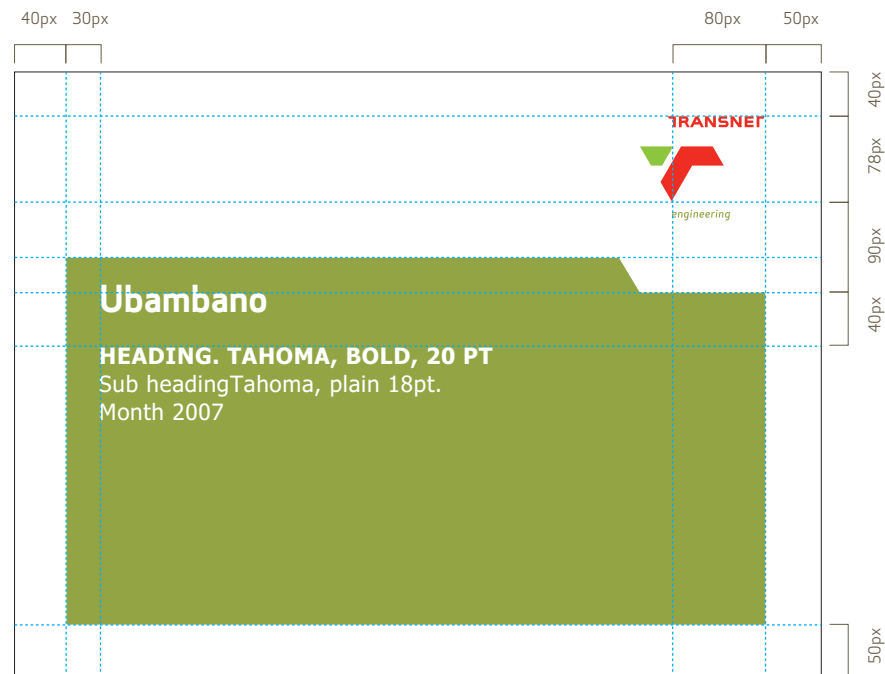

POWERPOINT PRESENTATION COVER TEMPLATE