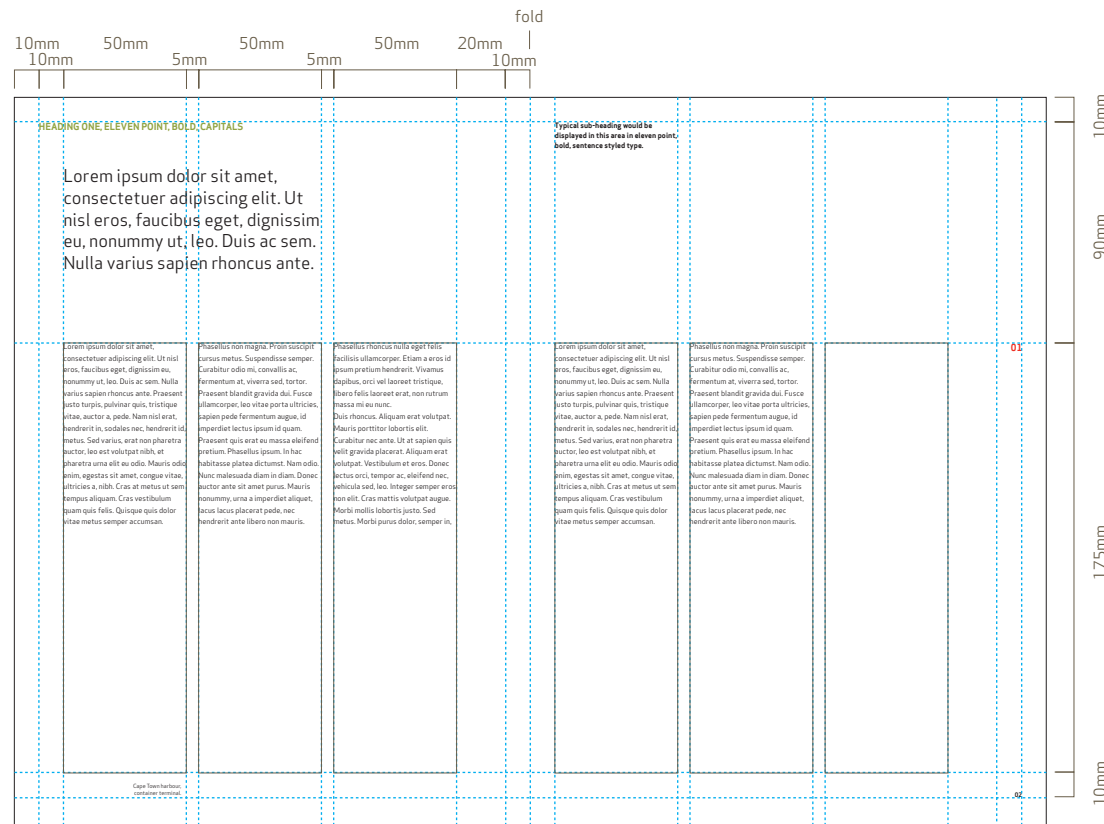

B INTERNAL PROJECTS

**02 PEOPLE PROJECT
A4 Brochure Spread**

SIZE: A4 folded (297 x 420 flat)

FONT SPECIFICATIONS:

Heading One
11pt Apex Sans Bold T Capitals
Leading: 2pt
Alignment: Left

Sub Heading or Supportive Text
20pt Apex Sans Book T
Leading: 5pt
Alignment: Left

Sub Heading
11pt Apex Sans Bold T Sentence Case
Leading: 2pt
Alignment: Left

Body Copy
8.5pt Apex Sans Book T
Leading: 5pt
Kerning: 0pt
Alignment: Left

Section Number
11pt Apex Sans Bold T
Alignment: Left

Main Picture Descriptor
6.5pt Apex Sans Book T
Leading: 2pt
Kerning: 0pt
Alignment: Left

Page Number
7pt Apex Sans Bold T
Kerning: 0pt
Alignment: Left

Note that this typical layout is applicable for both corporate and divisional brands. Also note the lack of imagery, graphics or holding devices. These layouts are purely typographical.