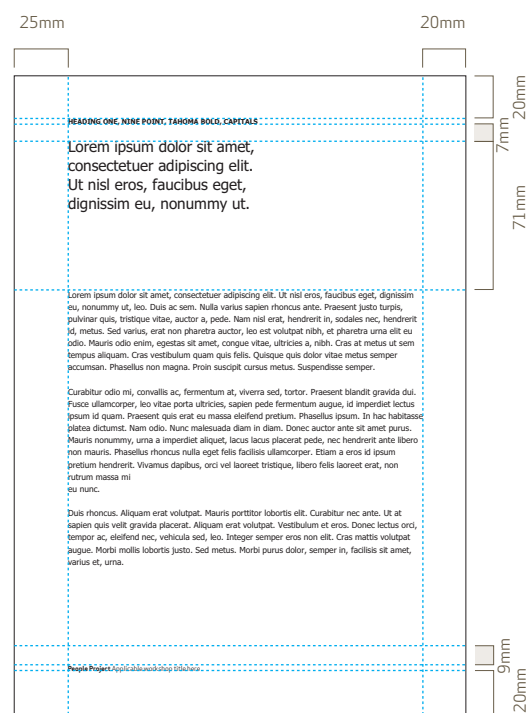

TRAINING MANUAL INSIDE

B INTERNAL PROJECTS

01 BUSINESS INTELLIGENCE

- A4 Lever Arch Training Manual Cover
- A4 Lever Arch Training Manual Spine
- A4 Lever Arch Training Manual Inside

SIZE: Cover - 250 x 310mm
Spine - 35 x 310mm
Inside - A4 (297 x 210mm)

FONT SPECIFICATIONS:

Cover:

Workshop Title
80pt Apex Sans Bold T
Leading: 2.5pt
Kerning: -2pt
Alignment: Left

Spine:

Workshop Title
30pt Apex Sans Bold T
Leading: 3pt
Kerning: -2pt
Alignment: Left

Inside Page:

Heading
9pt Tahoma Bold
Leading: 2pt
Kerning: 0pt
Alignment: Left

Introduction
20pt Tahoma Plain
Leading: 5pt
Kerning: 0pt
Alignment: Left

Body Copy
11pt Tahoma Plain
Leading: 5pt
Kerning: 0pt
Alignment: Left