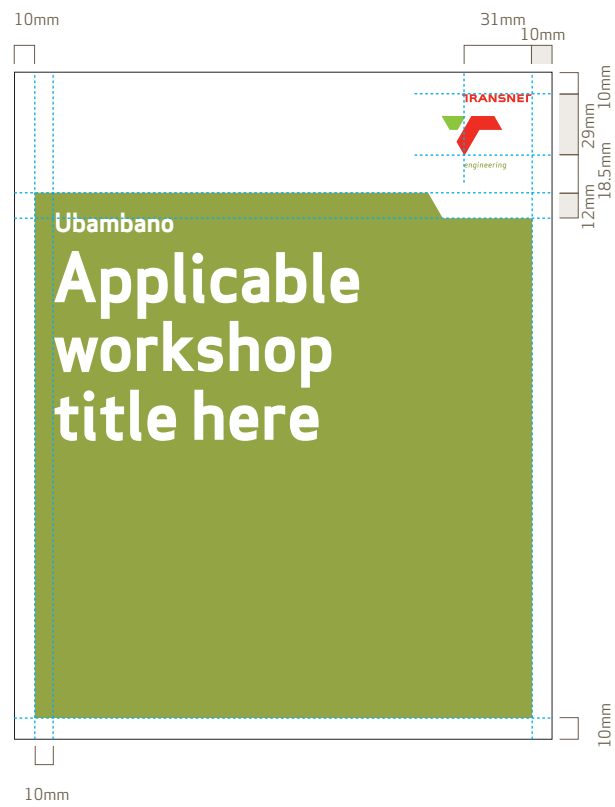

TRAINING MANUAL COVER