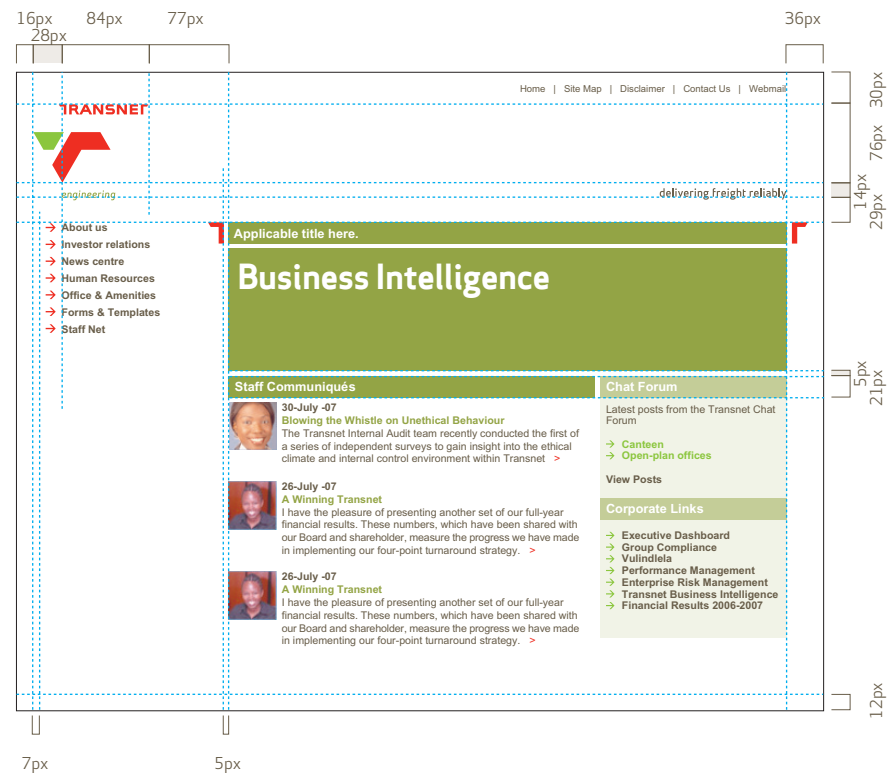

WEBSITE SECONDARY LEVEL TEMPLATE

B INTERNAL PROJECTS

01 BUSINESS INTELLIGENCE
Web Pages

SIZE: 780 x 616 pixels

FONT SPECIFICATIONS:

Heading
13pt Arial Bold
15 pixels high
Leading: 5pt
Kerning: 0pt
Alignment: Left

Sub Heading
10pt Arial Bold
12 pixels high
Leading: 2pt
Kerning: 0pt
Alignment: Left

Menus
10pt Arial Bold
10 pixels high
Leading: 6pt
Kerning: 0pt
Alignment: Left

Body Copy
10pt Arial Plain
12 pixels high
Leading: 2pt
Kerning: 0pt
Alignment: Left