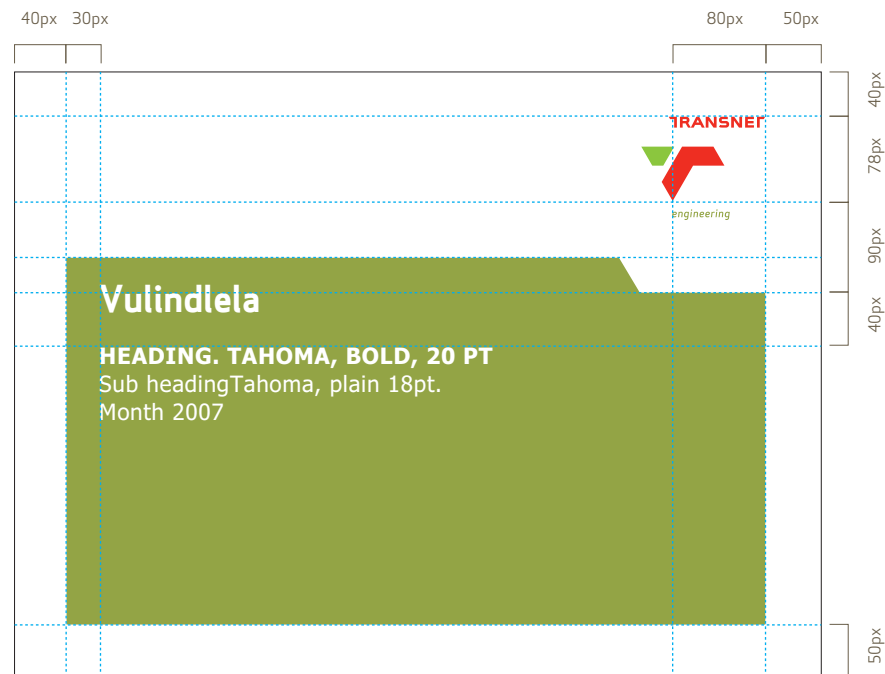

POWERPOINT PRESENTATION COVER TEMPLATE