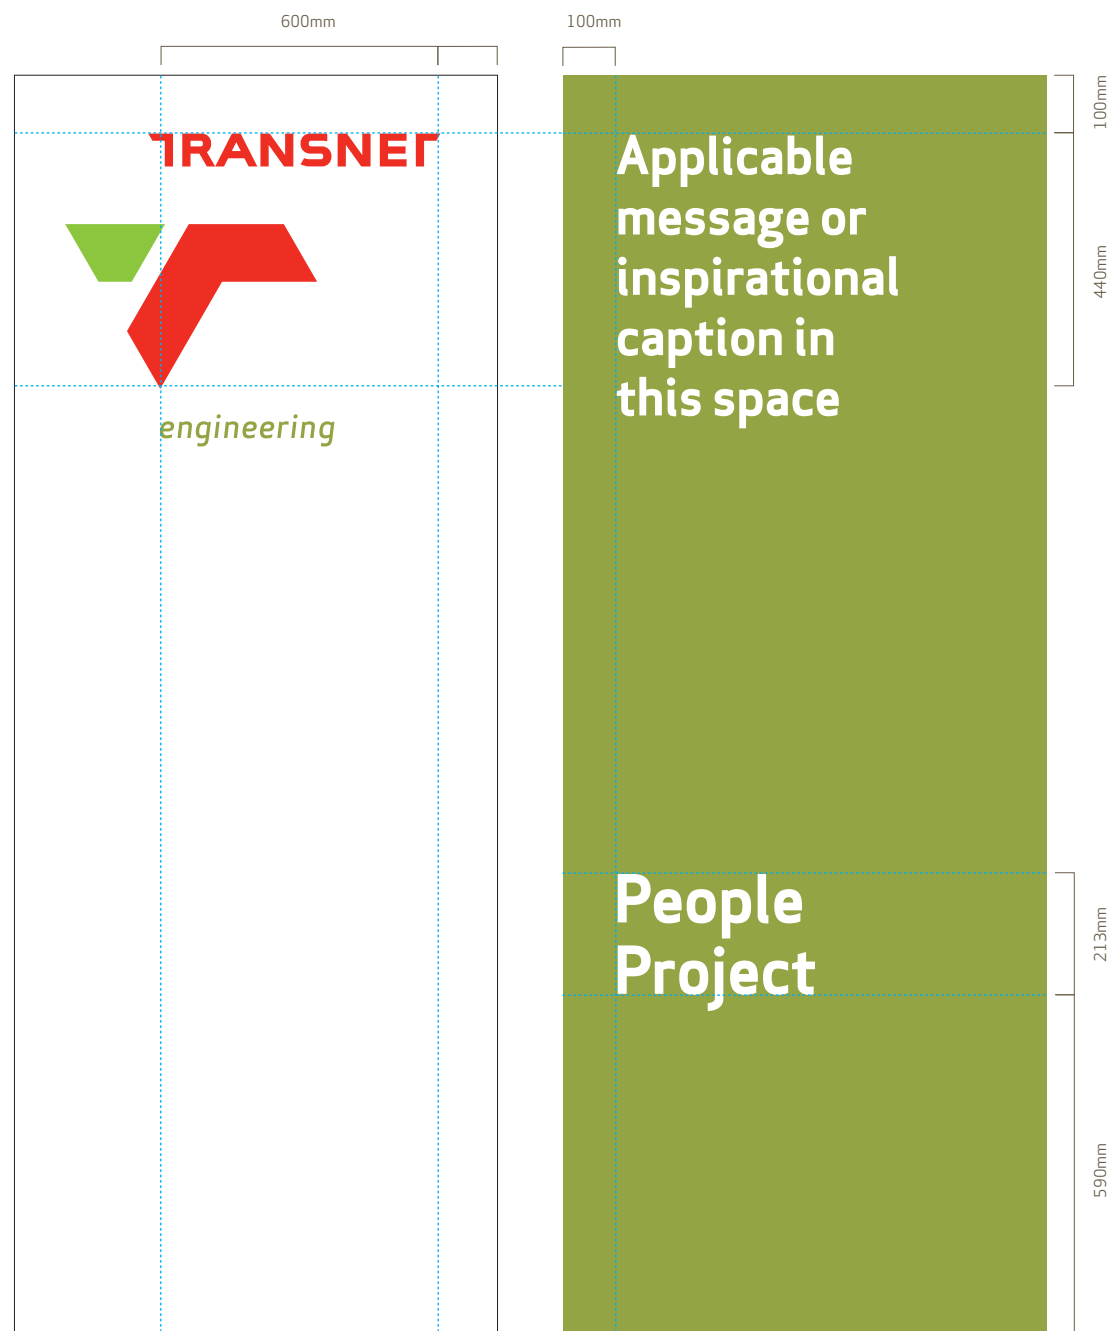

B INTERNAL PROJECTS

**02 PEOPLE PROJECT
Event Banners**

Event banners allow for a series of project descriptors. The descriptors may not allude to tag lines, slogans or mottos.

SIZE: 2200 x 845mm