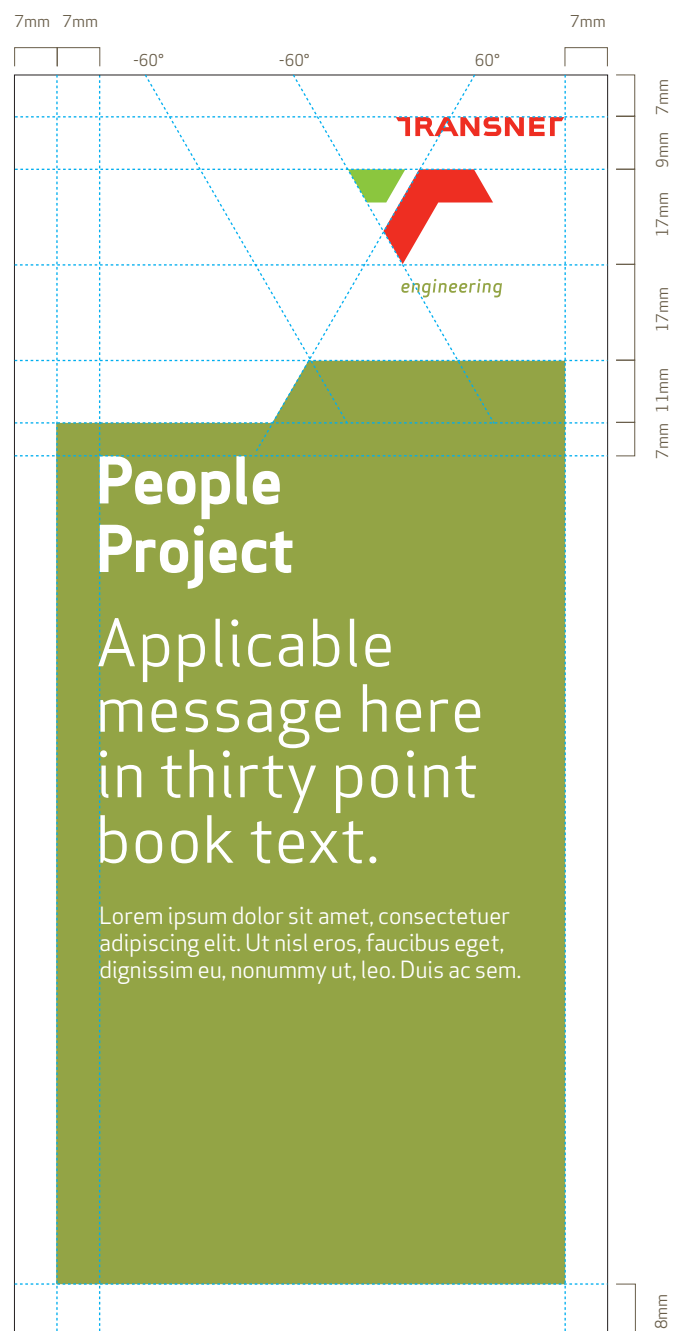

B INTERNAL PROJECTS

02 PEOPLE PROJECT DL Leaflet Cover

SIZE: DL (99 x 210mm)

FONT SPECIFICATIONS:

People Project
35.5pt Apex Sans Bold T
Kerning: -2pt
Alignment: Left

The name of the project is in proportion to the brand signature and precedes the messaging.

In this instance, where the format does not allow the left-side tab panel to accommodate the size of the heading, use the right-hand tab panel instead, as indicated.

Sub Heading
30pt Apex Sans Book T
Leading: 0pt
Kerning: 0pt
Alignment: Left

Supportive Text
12pt Apex Sans Book T
Leading: 2pt
Kerning: -2pt
Alignment: Left