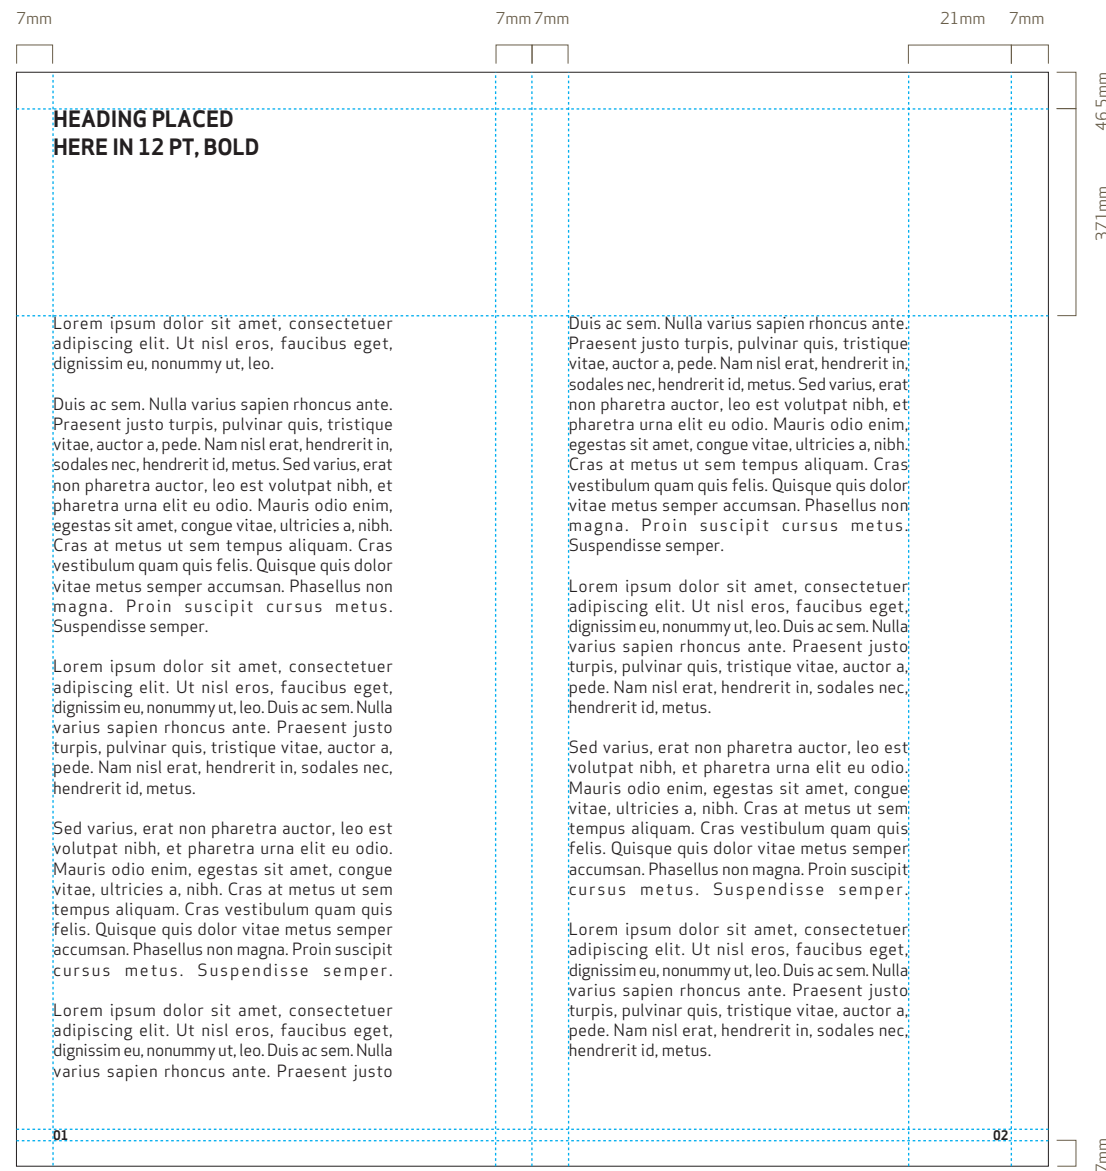

B INTERNAL PROJECTS

03 UBAMBANO DL Leaflet Inside Spread

SIZE: A5 (148 x 210mm)

FONT SPECIFICATIONS:

Heading
12pt Apex Sans Bold T
Leading: 3.6pt
Kerning: 0pt
Alignment: Left

Body Copy
9pt Apex Sans Book T
Leading: 2pt
Kerning: 0pt
Alignment: Justified

Picture Descriptor
9pt Apex Sans Bold T
Leading: 2pt
Kerning: 0pt
Alignment: Justified

Page Number
7pt Apex Sans Bold T
Kerning: 0pt
Alignment: Right