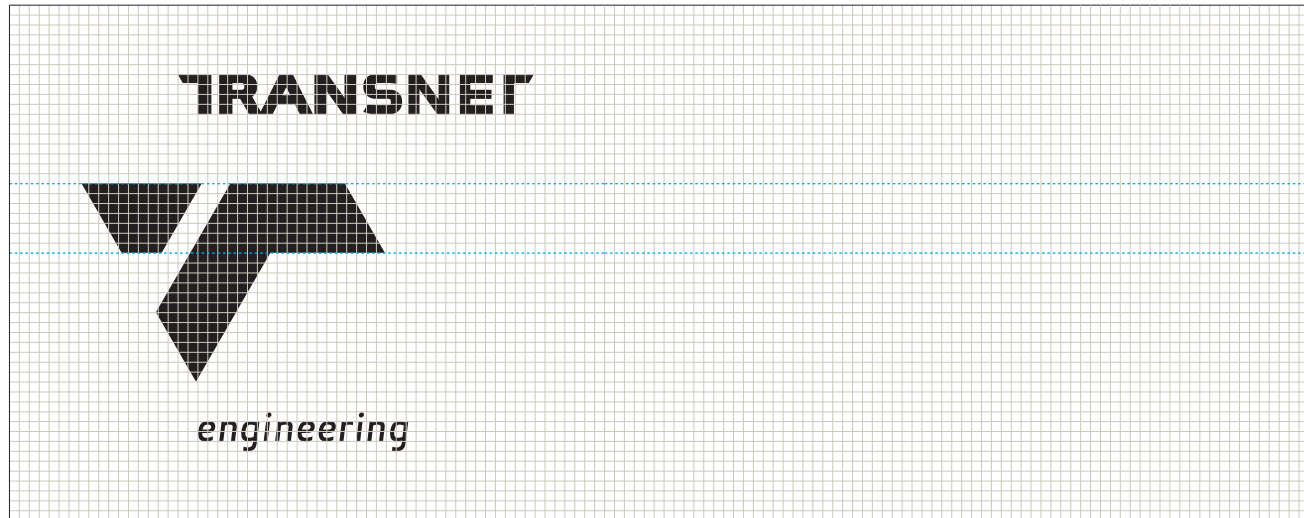

B INTERNAL PROJECTS

02 PEOPLE PROJECT Proportion

The brand signature and the project name do not necessarily appear together on a layout.

The project descriptor may never appear directly next to, on top of, or underneath the signature so as to avoid confusion with a division.

x There must always be a proportional relationship between the project name and the brand signature.

The measurement of 'X' is not specific, but rather an indication of the proportion relating to the brand signature.