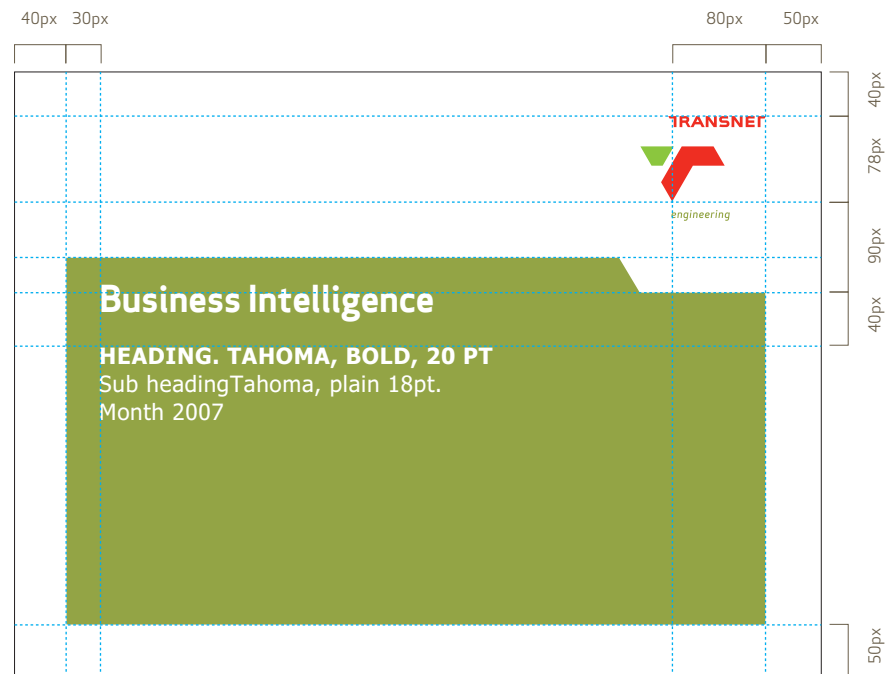

POWERPOINT PRESENTATION COVER TEMPLATE