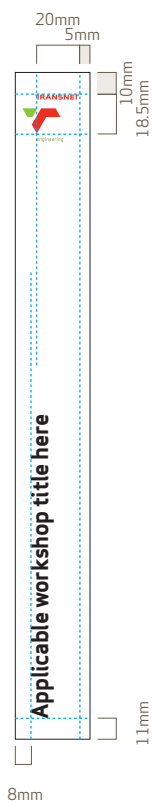

TRAINING MANUAL SPINE