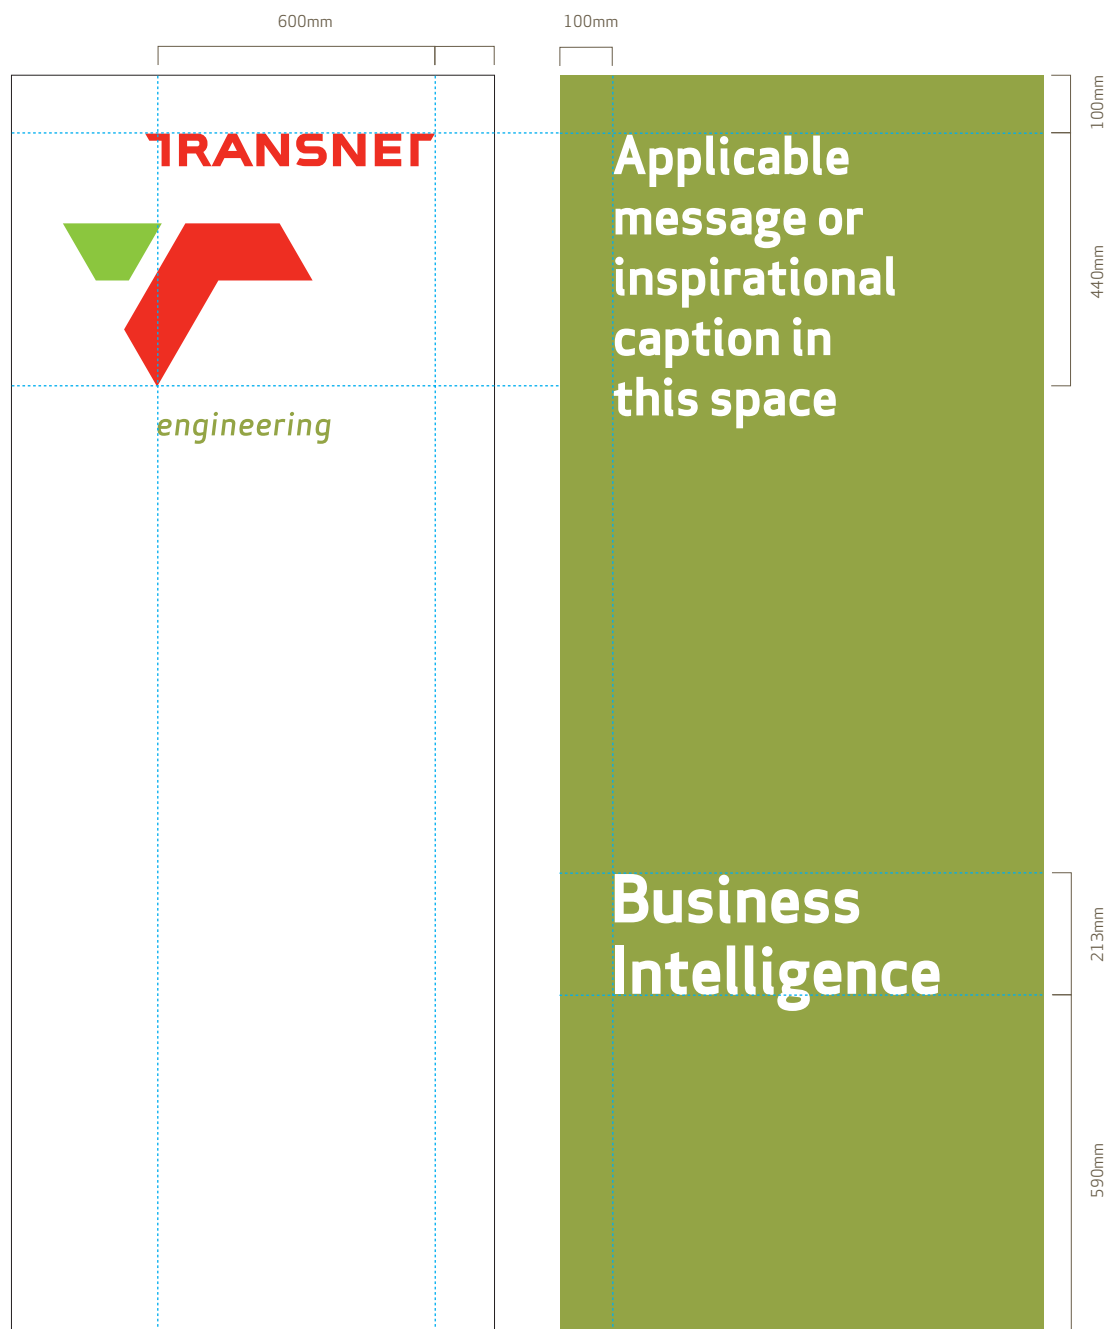

B INTERNAL PROJECTS

01 BUSINESS INTELLIGENCE
Event Banners

Event banners allow for a series of project descriptors. The descriptors may not allude to tag lines, slogans or mottos.

SIZE: 2200 x 845mm