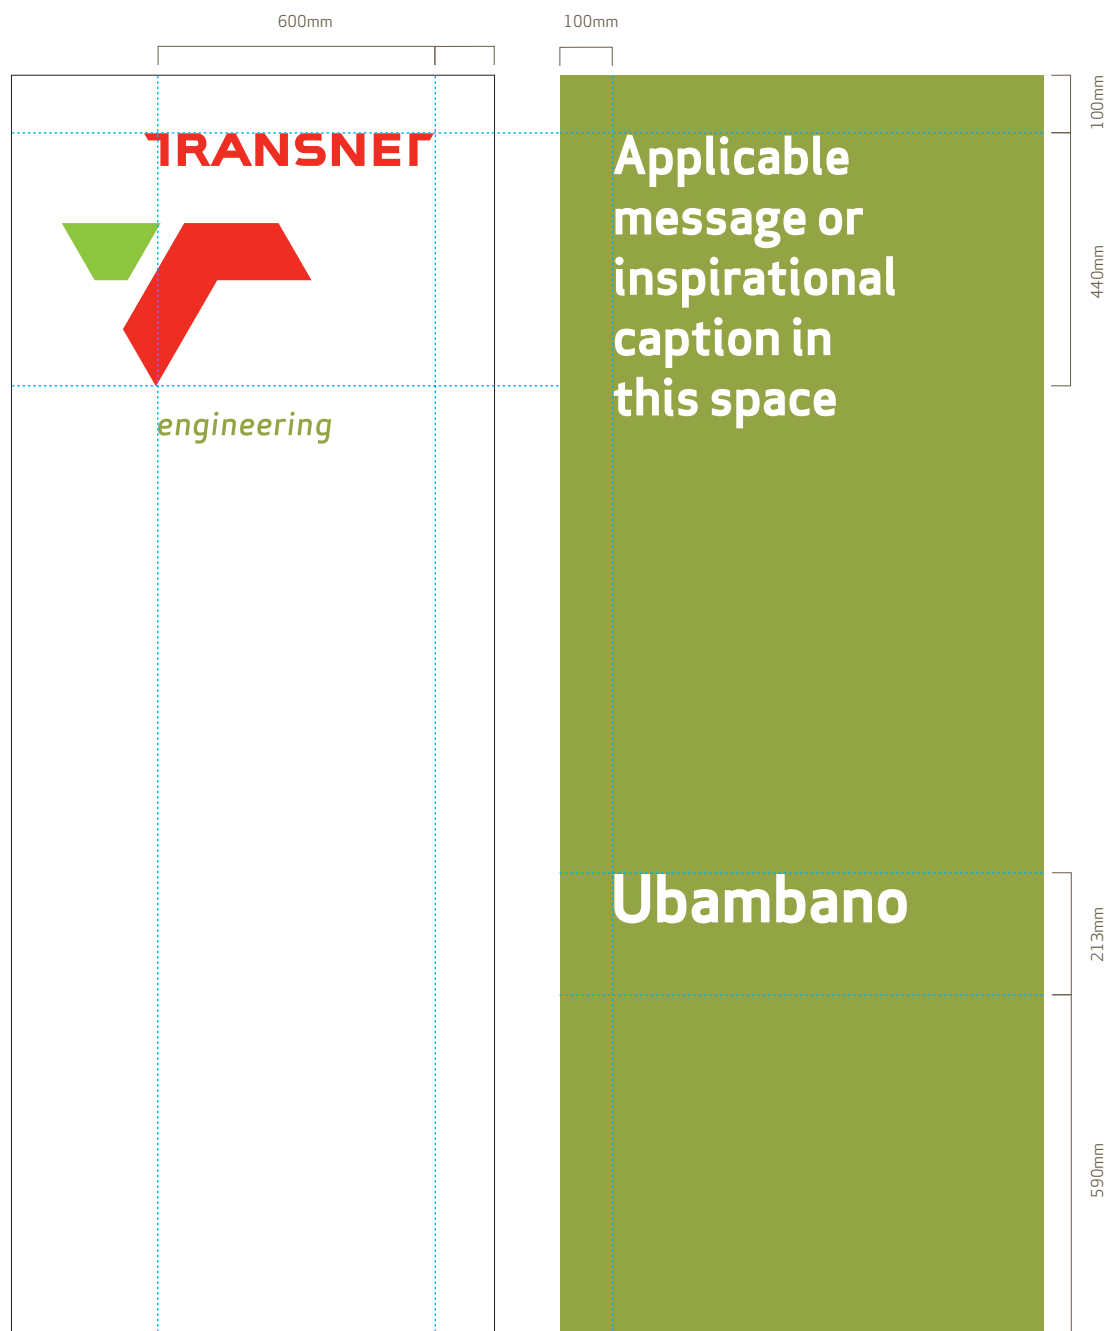

B INTERNAL PROJECTS

03 UBAMBANO Event Banners

Event banners allow for a series of project descriptors. The descriptors may not allude to tag lines, slogans or mottos.

SIZE: 2200 x 845mm