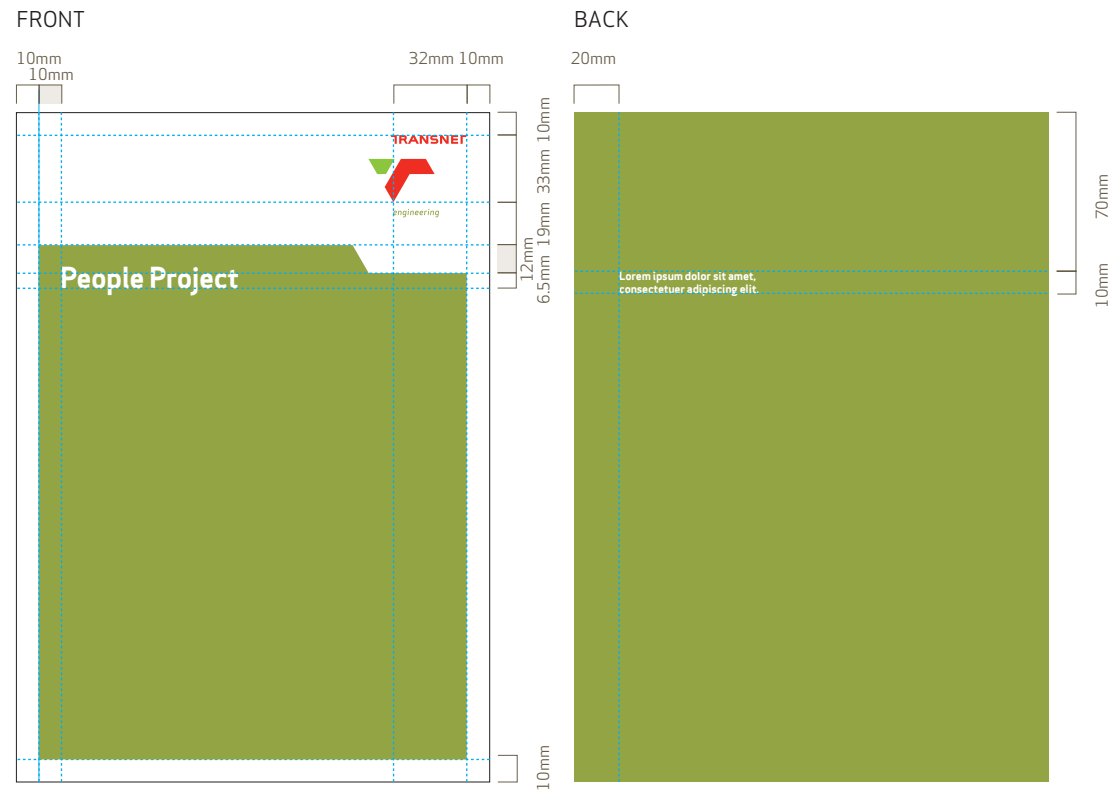

B INTERNAL PROJECTS

**02 PEOPLE PROJECT
A4 Document Cover**

Note:
The copy (text) on the back cover is supportive of the project intentions – but may not be a slogan.

SIZE: A4 folded (210x 297mm)

FONT SPECIFICATIONS:

People Project
35.5pt Apex Sans Bold T
Kerning: -2pt
Alignment: Left

The name of the project is in proportion to the brand signature and precedes the messaging.

Supporting Text
30pt Apex Sans Bold T
Leading: 2pt
Kerning: -2pt
Alignment: Left