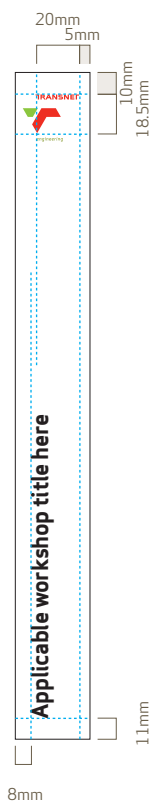

TRAINING MANUAL SPINE