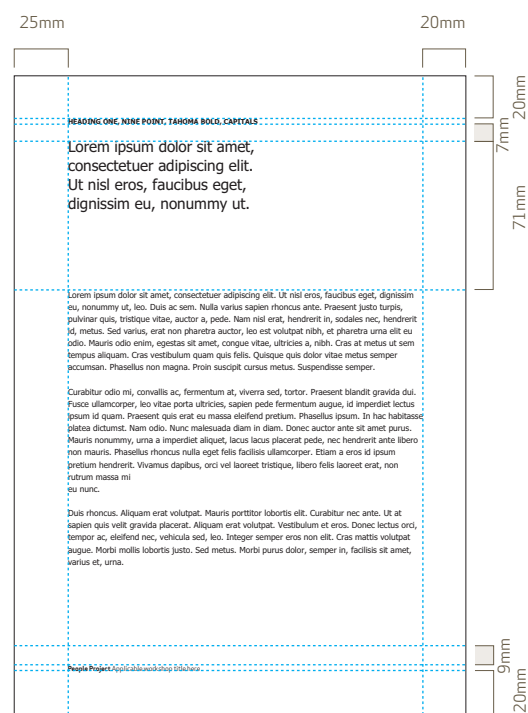

TRAINING MANUAL INSIDE

B INTERNAL PROJECTS

04 VULINDLELA

- A4 Lever Arch Training Manual Cover
- A4 Lever Arch Training Manual Spine
- A4 Lever Arch Training Manual Inside

SIZE: Cover - 250 x 310mm
Spine - 35 x 310mm
Inside - A4 (297 x 210mm)

FONT SPECIFICATIONS:

Cover:

Workshop Title
80pt Apex Sans Bold T
Leading: 2.5pt
Kerning: -2pt
Alignment: Left

Spine:

Workshop Title
30pt Apex Sans Bold T
Leading: 3pt
Kerning: -2pt
Alignment: Left

Inside Page:

Heading
9pt Tahoma Bold
Leading: 2pt
Kerning: 0pt
Alignment: Left

Introduction
20pt Tahoma Plain
Leading: 5pt
Kerning: 0pt
Alignment: Left

Body Copy
11pt Tahoma Plain
Leading: 5pt
Kerning: 0pt
Alignment: Left