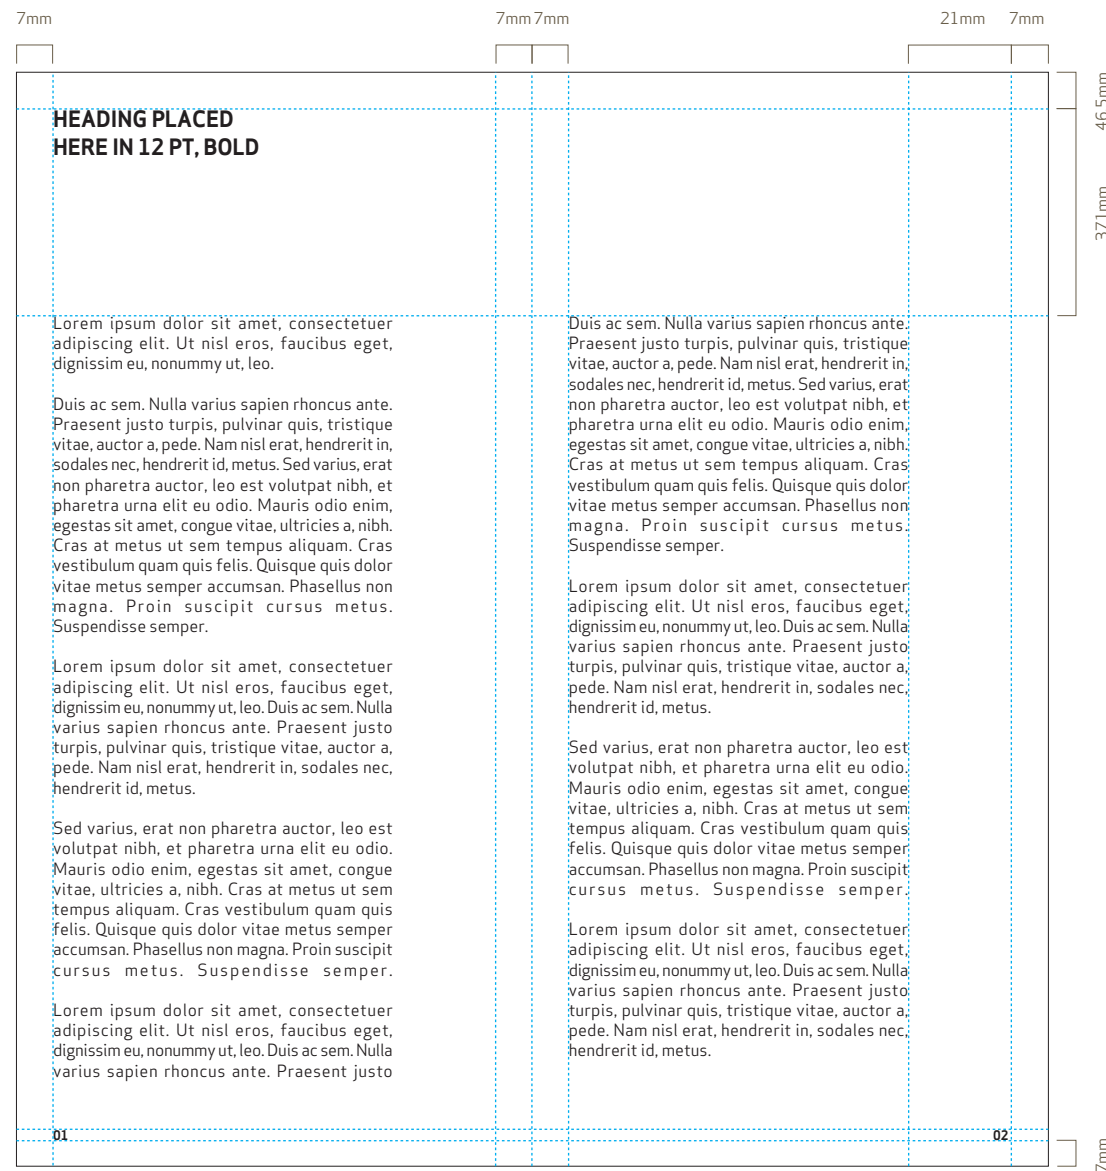

B INTERNAL PROJECTS

04 VULINDLELA DL Leaflet Inside Spread

SIZE: A5 (148 x 210mm)

FONT SPECIFICATIONS:

Heading
12pt Apex Sans Bold T
Leading: 3.6pt
Kerning: 0pt
Alignment: Left

Body Copy
9pt Apex Sans Book T
Leading: 2pt
Kerning: 0pt
Alignment: Justified

Picture Descriptor
9pt Apex Sans Bold T
Leading: 2pt
Kerning: 0pt
Alignment: Justified

Page Number
7pt Apex Sans Bold T
Kerning: 0pt
Alignment: Right